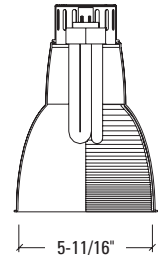

FINISH

LI=Low Iridescent Clear
H=Haze
WMH=Warm Haze
G=Gold
WH=Wheat
W=Gloss White
GP=Graphite
GPH=Graphite Haze
K=Cognac
KH=Cognac Haze