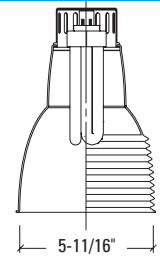

FINISH

LI=Low Iridescent Clear
H=Haze
WMH=Warm Haze
G=Gold
WH=Wheat
W=Gloss White
GP=Graphite
GPH=Graphite Haze
K=Cognac
KH=Cognac Haze
BB=Black Baffle
WB=White Baffle