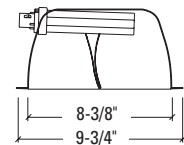

OPTIONS

WF=White Painted Flange (Self Flanged only)