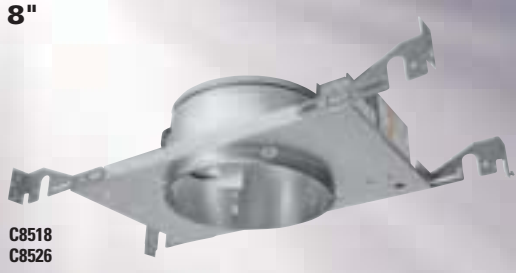

PORTFOLIO™

HOUSING

8"

C8518
C8526

8" Horizontal Lamp, Shallow

2-18 DTT

2-26 DTT

Shallow Plenum downlight utilizes two horizontally mounted compact fluorescent lamps. Accommodates various reflector types.

| Dimensions | Length | Width | Height | Cutout |
|------------------|----------|-----------|--------|--------|
| Standard Housing | 24-7/16" | 12-3/16" | 4-7/8" | 9-1/8" |
| Emergency | 24-7/16" | 12-3/16" | 4-7/8" | |
| Chicago Plenum | 24-7/16" | 13-29/32" | 4-7/8" | |