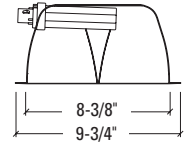

PORTFOLIO™

HOUSING

8"

C8518
C8526

8" Horizontal Lamp, Shallow

2-18 DTT

2-26 DTT

Shallow Plenum downlight utilizes two horizontally mounted compact fluorescent lamps. Accommodates various reflector types.

Dimensions	Length	Width	Height	Cutout
Standard Housing	24-7/16"	12-3/16"	4-7/8"	9-1/8"
Emergency	24-7/16"	12-3/16"	4-7/8"	
Chicago Plenum	24-7/16"	13-29/32"	4-7/8"	

HOUSING

C8518=(2) 18W DTT Lamp
C8526=(2) 26W DTT Lamp

BALLAST

E=120V - 277V 50/60 Hz Electronic
3E=347V 50/60 Hz Electronic
1D=120V Dimming, Lutron® Compact SE
2D=277V Dimming, Lutron® Compact SE

OPTIONS

CP=Chicago Plenum
2C=(2) Ballasts for Hi-Low Switching*
2CMS=2 Circuit Master Satellite (2 housings, order 2 trims)*
EM =Emergency module with remote test switch

ACCESSORIES

FK5=Field Installed Fuse Kit, 5 Amp

TRIM

Cross Blade Downlight

TRIM

8551=Self Flanged
8552=Self Flanged, White

FINISH

LI=Low Iridescent Clear
H=Haze
WMH=Warm Haze
G=Gold
WH=Wheat
W=Gloss White
GP=Graphite
GPH=Graphite Haze
K=Cognac
KH=Cognac Haze

Cross Blade Wall Wash

TRIM

8511=Self Flanged

FINISH

LI=Low Iridescent Clear
H=Haze
WMH=Warm Haze
G=Gold
WH=Wheat
W=Gloss White
GP=Graphite
GPH=Graphite Haze
K=Cognac
KH=Cognac Haze

OPTIONS

WF=White Painted Flange (Self Flanged only)

Lens Downlight

TRIM

8581=Self Flanged

FINISH

LI=Low Iridescent Clear
H=Haze
G=Gold
WH=Wheat
WMH=Warm Haze
W=Gloss White
GP=Graphite
GPH=Graphite Haze
K=Cognac
KH=Cognac Haze
BB=Black Baffle
WB=White Baffle

LENS

1=Prismatic Acrylic
2=Diffuse Acrylic
3=Clear Polycarbonate
1G=Prismatic Glass
2G=Diffuse Glass
3G=Clear Glass
4G=Fresnel Glass

OPTIONS

WF=White Painted Flange (Self Flanged only)

Ordering Example

Housing, Trim, Accessories and Lamps ordered as separate line items.

Housing

C8518E

Trim

8551LI