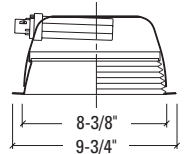

OPTIONS

WF=White Painted Flange (Self Flanged only)

Ordering Example

Housing, Trim, Accessories and Lamps ordered as separate line items.

Housing

C8518E

Trim

8551LI

Accessories

HB26