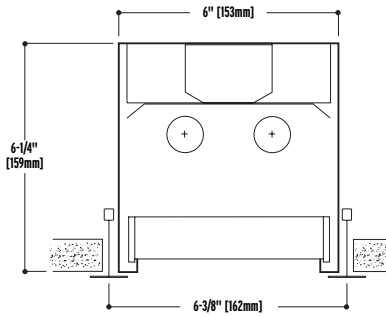

### DIRECT

- Direct light distribution.
- T5 and T8 lamping.
- Die formed steel housing, nominal illuminated sections 3' and 4'.
- Rigid 'U' shaped trim is double formed with 3/8" regress soft lit edge.
- For individual fixtures mounted in ETG Ceilings in 3' or 4' sections.
- For runs see Series 82 fixture (page 757).