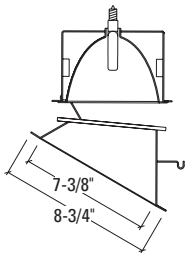

Angle Cut

Medium Beam

TRIM

- **17761**=Self Flanged
- **17760**=Molded Trim Ring, White

FINISH

- **LI**=Low Iridescent Clear
- **H**=Haze
- **WMH**=Warm Haze
- **G**=Gold
- **WH**=Wheat
- **B**=Black
- **W**=Gloss White
- **GP**=Graphite
- **GPH**=Graphite Haze
- **K**=Cognac
- **KH**=Cognac Haze

OPTIONS

- **WF**=White Painted Flange (Self Flanged only)