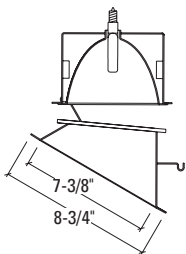

Angle Cut

Narrow Beam

TRIM

- **17751**=Self Flanged
- **17750**=Molded Trim Ring, White

FINISH

- **LI**=Low Iridescent Clear
- **H**=Haze
- **WMH**=Warm Haze
- **G**=Gold
- **WH**=Wheat
- **B**=Black
- **W**=Gloss White
- **GP**=Graphite
- **GPH**=Graphite Haze
- **K**=Cognac
- **KH**=Cognac Haze

OPTIONS

- **WF**=White Painted Flange (Self Flanged only)