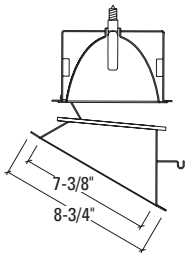

TRIM

- **17741**=Self Flanged
- **17740**=Molded Trim Ring, White

FINISH

- **LI**=Low Iridescent Clear
- **H**=Haze
- **WMH**=Warm Haze
- **G**=Gold
- **WH**=Wheat
- **B**=Black
- **W**=Gloss White
- **GP**=Graphite
- **GPH**=Graphite Haze
- **K**=Cognac
- **KH**=Cognac Haze

OPTIONS

- **WF**=White Painted Flange (Self Flanged only)