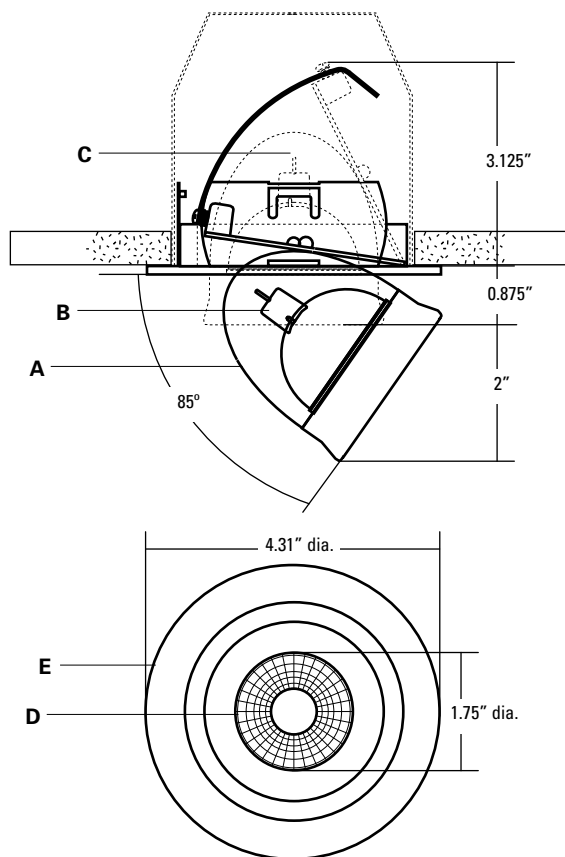

DESCRIPTION

4.3" round recessed adjustable trim for downlight, wall washing, and accent applications. For use with 12V MR16 lamp 71W max.

Catalog #		Type
Project		
Comments		Date
Prepared by		

SPECIFICATION FEATURES

A Trim

358° x 85° adjustable conical wall accent trim for downlight, wall washing, and accent applications. 4.3" o.d. trim face.

B Lamp

For use with 12V MR16 lamp 71W max. Lamp not included.

C Socket

GU5.3 bi-pin socket for 12V MR16.

D Lens

Includes clear protective glass lens. Can hold up to 1 optical accessory total.

E Finish

MLV3084 Powder coated white trim.

MLV3086 Powder coated black trim.

MLV3087 Industrial silver trim.

MICROGEM RECESSED

MLV3084 - 3087
4.3" O.D.
Round Die Cast
Conical Wall Accent
Trim 358° x 85°
Adjustability

FOR 12V MR16 71W max.

Compatible Housings:

C500 / C500-SH

C600 / C600-EL

C700

C800

C900

SH2A

ORDERING INFORMATION

Fixture

MLV3084

White Trim

MLV3086

Black Trim

MLV3087

Industrial Silver Trim