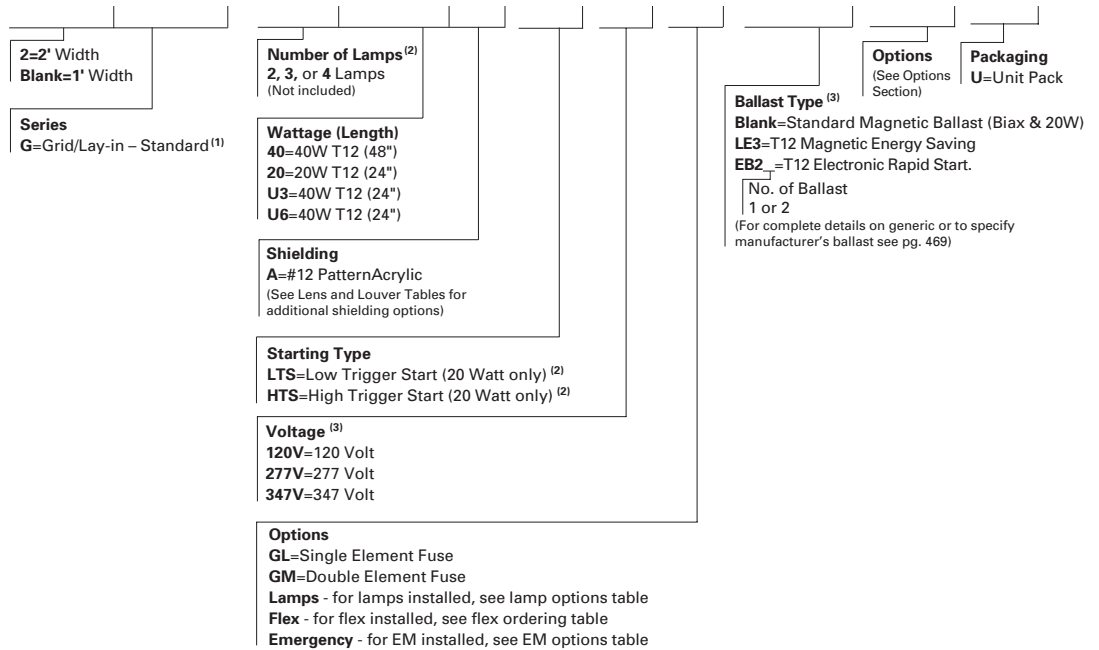

COOPER LIGHTING - METALUX®

G SERIES

1' x 4', 2' x 2', 2' x 4'
Troffer
2, 3 or 4 Lamp

LOW PROFILE
COMMERCIAL GRADE
RECESSED T12 STATIC
TROFFER

- Equipped with energy saving ballasts/complies with federal energy efficiency standards
- Reinforced flat white steel door, mitered corners
- Spring loaded latch
- Full length mechanical light trap and positive end light seal
- T-hinges
- One piece die embossed housing
- Unibody housing/end plates with mechanically weld secured
- Four auxiliary fixture end suspension points provided
- End plate grid-lock feature
- For drywall applications, field install flange kit available. See Technical Section for detail.
- UL/CUL Listed. Suitable for damp locations.

DESCRIPTION

The G Series features a nominal 3-3/4" deep low profile fixture housing with a premium finish for optimum performance. The series also features recessed aesthetics and the latest in energy efficient technology. Luminaires are compatible with today's popular ceiling systems and are available with a number of options and accessories for application versatility. The G Series features efficiency, quality, performance and economy in a low profile luminaire. The G Series is an excellent choice for commercial office spaces, schools, hospitals or retail merchandising areas.

DIMENSIONS

NOMINAL SIZE	A	B
1' x 4'	11-3/4" (298mm)	3-3/4" (95mm)
2' x 2'	23-3/4" (603mm)	3-3/4" (95mm)
2' x 4'	23-3/4" (603mm)	3-3/4" (95mm)

ORDERING INFORMATION

SAMPLE NUMBER: 2G-240A-120V-LE3-U

NOTES: ⁽¹⁾An EQ Grid Clip is recommended for all 9/16" ceiling systems. ⁽²⁾Standard off-center ballast compartment on 3-lamp fixtures. ⁽³⁾Products also available in non-US voltages and frequencies for international markets.