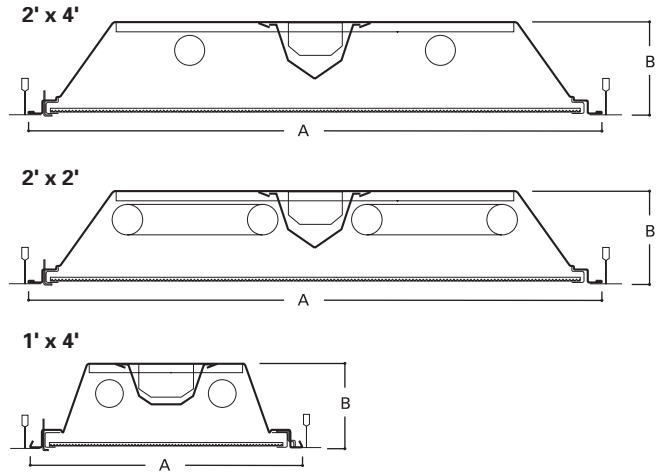

COOPER LIGHTING - METALUX®

G SERIES

1' x 4', 2' x 2', 2' x 4'
Troffer
2, 3 or 4 Lamp

LOW PROFILE
COMMERCIAL GRADE
RECESSED T12 STATIC
TROFFER

- Equipped with energy saving ballasts/complies with federal energy efficiency standards
- Reinforced flat white steel door, mitered corners
- Spring loaded latch
- Full length mechanical light trap and positive end light seal
- T-hinges
- One piece die embossed housing
- Unibody housing/end plates with mechanically weld secured
- Four auxiliary fixture end suspension points provided
- End plate grid-lock feature
- For drywall applications, field install flange kit available. See Technical Section for detail.
- UL/CUL Listed. Suitable for damp locations.

DESCRIPTION

The G Series features a nominal 3-3/4" deep low profile fixture housing with a premium finish for optimum performance. The series also features recessed aesthetics and the latest in energy efficient technology. Luminaires are compatible with today's popular ceiling systems and are available with a number of options and accessories for application versatility. The G Series features efficiency, quality, performance and economy in a low profile luminaire. The G Series is an excellent choice for commercial office spaces, schools, hospitals or retail merchandising areas.

DIMENSIONS

NOMINAL SIZE	A	B
1' x 4'	11-3/4" (298mm)	3-3/4" (95mm)
2' x 2'	23-3/4" (603mm)	3-3/4" (95mm)
2' x 4'	23-3/4" (603mm)	3-3/4" (95mm)

ORDERING INFORMATION

SAMPLE NUMBER: 2G-240A-120V-LE3-U

NOTES: ⁽¹⁾An EQ Grid Clip is recommended for all 9/16" ceiling systems. ⁽²⁾Standard off-center ballast compartment on 3-lamp fixtures. ⁽³⁾Products also available in non-US voltages and frequencies for international markets.