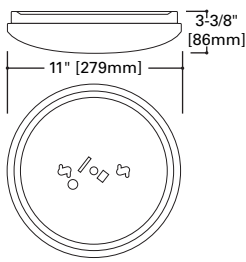

DIMENSIONS ⁽¹⁾

ROUND SERIES