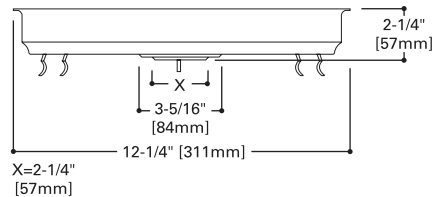

ORDERING INFORMATION ⁽²⁾

Catalog Number	Description	Lamp	Shipping Wt.
DECORATIVE			
7413	Round Acrylic Saucer, 11" Diameter White Circline	11" Diameter, Single 22W Lamp	4 lbs. (1.8kg)
7013	Square Acrylic Puff, 12" Diameter White Circline	12" Diameter, Single 22W Lamp	5 lbs. (2.3kg)
7033	Square Acrylic Puff, 14" Diameter White Circline	14" Diameter, (1) 22W and (1) 32W Lamp	7 lbs. (3.2kg)

DIMENSIONS ⁽¹⁾

DESCRIPTION

The Circline Utility Series are offered in a variety of styles and sizes. The bare lamp Utility Circline luminaires are available in one-lamp (22 watt) 8" nominal, one-lamp (32 watt) 12" nominal and two-lamp (22 & 32 watt) 12" nominal diameter. This series is available in white paint and chrome plate finish. The efficient and economical Circline Series is perfect for kitchens, hallways, laundry rooms, pantries, bathrooms and general work areas.

ORDERING INFORMATION ⁽²⁾

Catalog Number	Description	Lamp	Shipping Wt.
UTILITY			
7112	Bare Lamp, 8" Diameter Chrome Circline	8" Diameter, Single 22W Lamp	3 lbs. (1.4kg)
7232	Bare Lamp Double, 12" Diameter Chrome Circline	12" Diameter, (1) 22W and (1) 32W Lamp	5 lbs. (2.3kg)