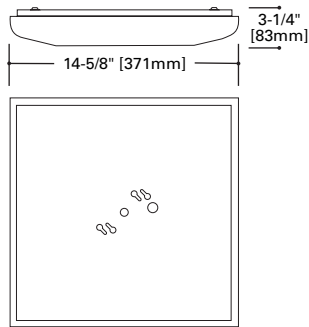

SQUARE SERIES