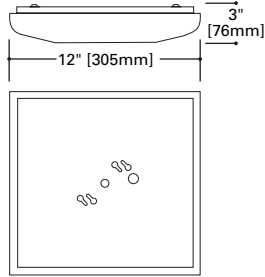

SQUARE SERIES