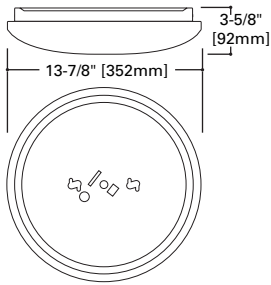

DIMENSIONS ⁽¹⁾

ROUND SERIES