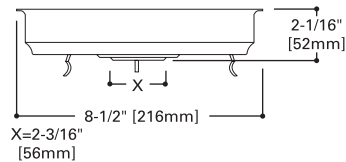

DIMENSIONS ⁽¹⁾