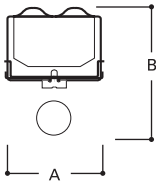

DIMENSIONS ⁽²⁾

One Lamp Series

Two Lamp Series

NOMINAL LENGTH	A	B
1-Lamp Series	2-11/16" (68mm)	3-5/8" (92mm)
2-Lamp Series	4-1/4" (108mm)	T8 3-5/8" (92mm), T12 3-7/8" (98mm)

DESCRIPTION

ONE/TWO LAMP

The Metalux Residential Strip Lighting Series is a functional and multi-purpose strip family that incorporates premium performance and construction durability. The Strip Lighting Series can be installed using various mounting methods. The Series can be the illumination solution in commercial, industrial, retail and residential applications. The One and Two Lamp Strips can be used in indirect lighting, luminous ceilings, cove lighting storage/utility areas, task and general area lighting.