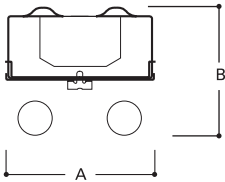

DIMENSIONS ⁽²⁾

One Lamp Series

Two Lamp Series

NOMINAL LENGTH	A	B
1-Lamp Series	2-11/16" (68mm)	3-5/8" (92mm)
2-Lamp Series	4-1/4" (108mm)	T8 3-5/8" (92mm), T12 3-7/8" (98mm)

DESCRIPTION

ONE/TWO LAMP

The Metalux Residential Strip Lighting Series is a functional and multi-purpose strip family that incorporates premium performance and construction durability. The Strip Lighting Series can be installed using various mounting methods. The Series can be the illumination solution in commercial, industrial, retail and residential applications. The One and Two Lamp Strips can be used in indirect lighting, luminous ceilings, cove lighting storage/utility areas, task and general area lighting.