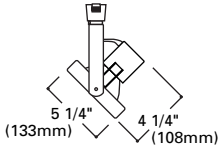

Max. Extension:  
7" (178mm)

**LZR1320 Front Loading Gimbal**

**Finish:** White (P), Black (MB)  
**Lamp:** 50W PAR20

P

Max. Extension:  
8 1/4" (207mm)

**LZR1330 Front Loading Gimbal**

**Finish:** White (P), Black (MB)  
**Lamp:** 75W PAR30 (Short neck lamp only)  
**Accessories:** L252 MB Accessory Holder (allows use of L400 Color Filters and L274 Cube Cell Louver)

P

Max. Extension:  
10 7/8" (277mm)

**LZR1338 Front Loading Gimbal**

**Finish:** White (P), Black (MB)  
**Lamp:** 150W PAR38  
**Accessories:** L352 MB Accessory Holder (allows use of L200 Color Filters and L275 Cube Cell Louver)