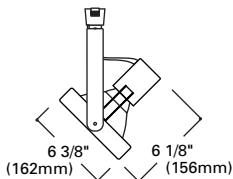

Max. Extension:  
7" (178mm)

**LZR1320 Front Loading Gimbal**

**Finish:** White (P), Black (MB)  
**Lamp:** 50W PAR20

P

Max. Extension:  
8 1/4" (207mm)

**LZR1330 Front Loading Gimbal**

**Finish:** White (P), Black (MB)  
**Lamp:** 75W PAR30 (Short neck lamp only)  
**Accessories:** L252 MB Accessory Holder (allows use of L400 Color Filters and L274 Cube Cell Louver)

P

Max. Extension:  
10 7/8" (277mm)

**LZR1338 Front Loading Gimbal**

**Finish:** White (P), Black (MB)  
**Lamp:** 150W PAR38  
**Accessories:** L352 MB Accessory Holder (allows use of L200 Color Filters and L275 Cube Cell Louver)