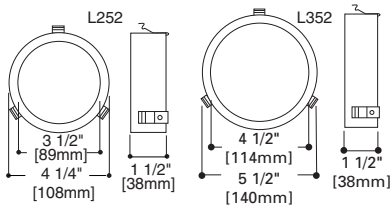

L252 Media Holder Accessory, Black

For use with LZR1330 - Allows use of L274 Cube Cell Louver and L400 Series Color Filters

Finish: Black (MB)

L352 Media Holder Accessory, Black

For use with LZR1338 - Allows use of L275 Cube Cell Louver and L200 Series Color Filters

Finish: Black (MB)