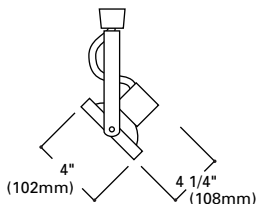

Max. Extension:  
7" (178mm)

**LZR1320 Front Loading Gimbal**

**Finish:** White (P), Black (MB)  
**Lamp:** 50W PAR20

P

Max. Extension:  
8 1/4" (207mm)

**LZR1330 Front Loading Gimbal**

**Finish:** White (P), Black (MB)  
**Lamp:** 75W PAR30 (Short neck lamp only)  
**Accessories:** L252 MB Accessory Holder (allows use of L400 Color Filters and L274 Cube Cell Louver)

P

Max. Extension:  
10 7/8" (277mm)

**LZR1338 Front Loading Gimbal**

**Finish:** White (P), Black (MB)  
**Lamp:** 150W PAR38  
**Accessories:** L352 MB Accessory Holder (allows use of L200 Color Filters and L275 Cube Cell Louver)

**Finish:** Black (MB)

Max. Extension:  
7 15/16" (202mm)

**LZR330 Lazer Gimbal Ring**

**Finish:** White (P), Black (MB)  
**Lamp:** 75W PAR30 (Short neck lamp only)  
**Accessories:** L1961 Barn Doors (Allows use of L200 Series Color Filters & L275 Louver), L230 Accessory Clips