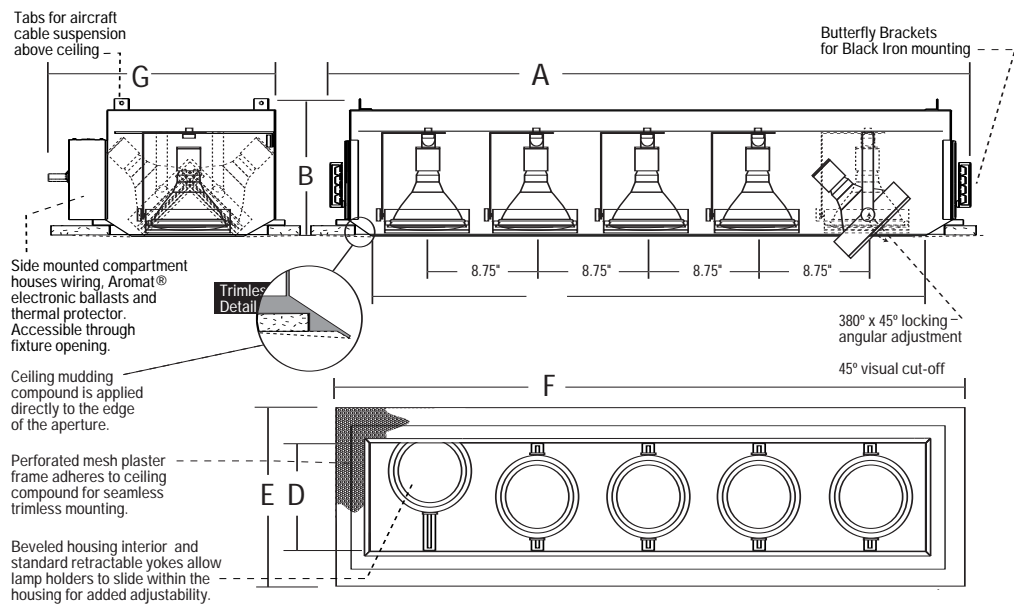

LAMP ASSEMBLY:

5 - PAR38MH lamps mounted in adjustable bezels. Each lamp can accept up to two optical accessories. 380° x 45° locking adjustment. Fixture provides 45° visual cut-off. Lamp holders retract for added internal adjustment.

Catalog #

Type

Project

COMBOLIGHT® LV Series

FIVE (5) Light Recessed
Next Generation Trimless
Multi-Lamp Luminaire
PAR38 Metal Halide

Dimensions	A Housing Length	B Housing Height	C Aperture Length	D Aperture Width	E Plaster Frame Width	F Plaster Frame Length	G Above Ceiling Width	Ceiling Cut-Out
	50.20"	9.02"	44.43"	8.90"	14.65"	50.18"	16.85"	47.52" x 12.10"