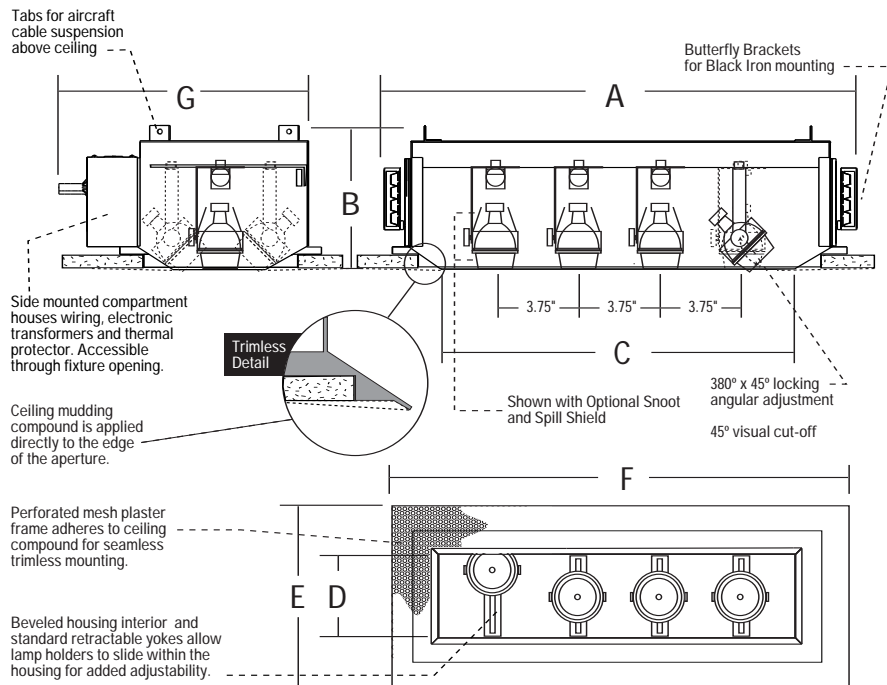

LAMP ASSEMBLY:

4 - MR16 lamps mounted in adjustable bezels. Each lamp can accept up to two optical accessories. 380° x 45° locking adjustment. Fixture provides 45° visual cut-off. Lamp holders retract for added internal adjustment.

Catalog #

Type

Project

COMBOLIGHT® LV Series

FOUR (4) Light Recessed
Next Generation Trimless
Multi-Lamp Luminaire
Low Voltage MR16

Dimensions	A Housing Length	B Housing Height	C Aperture Length	D Aperture Width	E Plaster Frame Width	F Plaster Frame Length	G Above Ceiling Width	Ceiling Cut-Out
	22.77"	6.80"	17.00"	4.00"	9.75"	22.75"	11.75"	20.13" x 7.46"