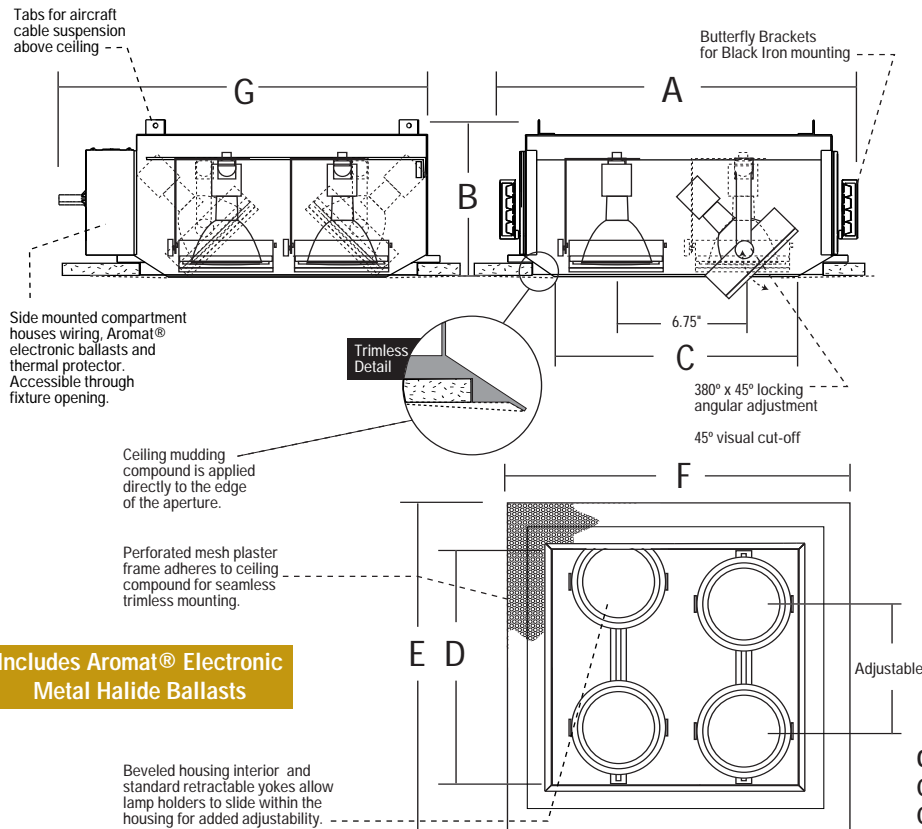

## DESCRIPTION:

An adjustable PAR30MH fixture suitable for multiple downlighting applications with one point of electrical entry. Powder coat finish on housing & lamp assembly. Housing suitable for new construction applications.

## LAMP ASSEMBLY:

4 - PAR30MH lamps mounted in adjustable bezels in a 2 x 2 square configuration. Each lamp can accept up to two optical accessories. 380° x 45° locking adjustment. Fixture provides 45° visual cut-off. Lamp holders retract for added internal adjustment.

## ELECTRICAL:

Integral Aromat® electronic metal halide ballasts. Junction box is UL listed for through branch wiring, (access above ceiling not required) for 8 #12, 90°C supply conductors or 60°C for end of run. Ballasts and electrical accessible through ceiling opening via access door on housing sidewall.

## COMBOLIGHT® LV Series

FOUR (4) Light Square Recessed Next Generation Trimless Multi-Lamp Luminaire PAR30 Metal Halide

Dimensions	A Housing Length	B Housing Height	C Aperture Length	D Aperture Width	E Plaster Frame Width	F Plaster Frame Length	G Above Ceiling Width	Ceiling Cut-Out
	20.77"	8.40"	15.00"	15.00"	20.75"	20.75"	22.95"	18.25" x 18.25"