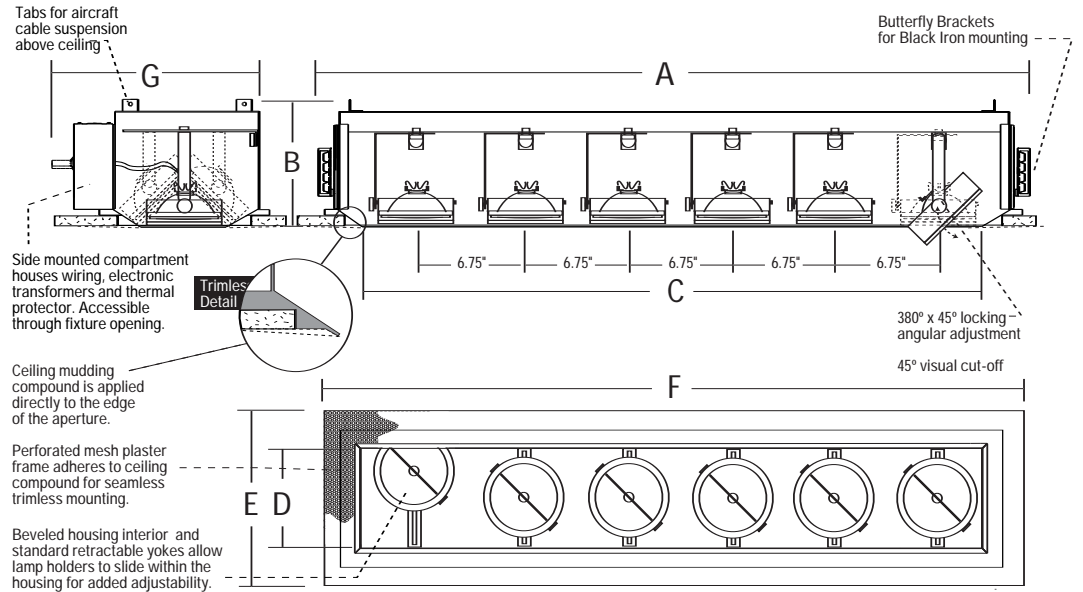

CONSTRUCTION:

All aluminum construction. Perforated mesh plaster frame adheres to ceiling compound for seamless trimless mounting. Beveled fixture opening provides easy mudding compound application. Can accommodate 0.50" or 0.625" drywall. Includes butterfly brackets for black iron commercial mounting.

LAMP ASSEMBLY:

6 - AR111 lamps mounted in adjustable bezels. Each lamp can accept up to two optical accessories. 380° x 45° locking adjustment. Fixture provides 45° visual cut-off. Lamp holders retract for added internal adjustment.

Catalog #

Type

Project

COMBOLIGHT® LV Series

SIX (6) Light Recessed
Next Generation Trimless
Multi-Lamp Luminaire
Low Voltage AR111

Dimensions	A Housing Length	B Housing Height	C Aperture Length	D Aperture Width	E Plaster Frame Width	F Plaster Frame Length	G Above Ceiling Width	Ceiling Cut-Out
	48.77"	8.40"	43.00"	7.00"	12.75"	48.75"	14.95"	46.25" x 10.25"