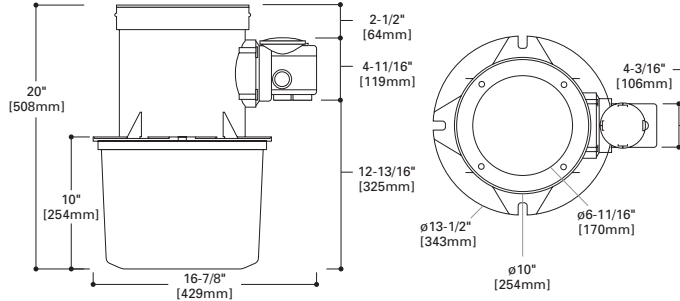

SAMPLE NUMBER: 6000A-MH150-277-WFL-NBR-CP

MODEL	SOURCE	VOLTS	DISTRIBUTION	FINISH	OPTIONS	
6000A w/ Beam-Driver™, 15° tilt / 360° pan	<i>Metal Halide</i>			<i>Painted</i>		
	MH39T4	39W / T4.5 / G8.5	120	SP Spot	BK Black	CP Concrete pour collar
	MH39T6	39W / T6 / G12	208	NFL Narrow Flood	BZ Bronze	DSB 5000# drive-over structural bracket kit
	MH70T6	70W / T6 / G12	240	MFL Medium Flood	CS City silver	EL Electronic HID ballast
	MH150T6	150W / T6 / G12	277	WFL Wide Flood	VE Verde	NSL Non-slip textured lens
	MH50	50W / ED17 / medium	347	WW Wall Wash	WT White	TRL Temperature reduction lens
	MH70	70W / ED17 / medium				
	MH100	100W / ED17 / medium				
	MH150	150W / ED17 / medium				
	MH175	175W / ED17 / medium				
	<i>High Pressure Sodium</i>				<i>Metal</i>	
	HPS35	35W/E17/medium			NBR Brass	Advance Ship Back Box (select LBB option and order back box separately)
	HPS50	50W/E17/medium			NSS Stainless steel	LBB Less back box
	HPS70	70W/E17/medium				
	HPS100	100W/E17/medium				
HPS150	150W/E17/medium					
	<i>Compact Fluorescent</i>					
CF26	26W/TTT/GX24q-3	120				
CF32	32W/TTT/GX24q-3	277				
CF42	42W/TTT/GX24q-4					
CF57	57W/TTT/GX24q-5					
	<i>Includes integral core & coil ballast Lamp included</i>					

6000A-BB Back Box