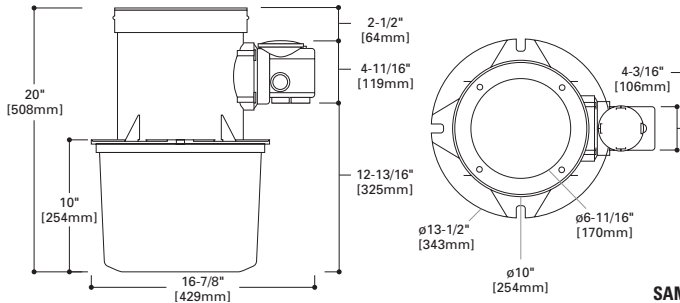

SAMPLE NUMBER: 6002A-MH70PAR30-FL-347-NBR-LBB

MODEL	SOURCE	DISTRIBUTION	VOLTS	FINISH	OPTIONS	
6002A w/ Beam-Driver™, 15° tilt / 360° pan	<i>Metal Halide</i>			<i>Painted</i>		
	MH39PAR20	39W / PAR20 / medium	SP Spot	120	BK Black	CP Concrete pour collar
	MH70PAR30	70W / PAR30 / medium	FL Flood	208	BZ Bronze	DSB 5000# drive-over structural bracket kit
	MH70PAR38	70W / PAR38 / medium	WFL Wide Flood	240	CS City silver	EL Electronic HID ballast
	MH100PAR38	100W / PAR38 / medium		277	VE Verde	NSL Non-slip textured lens
	MH175PAR38	175W / PAR38 / medium		347	WT White	TRL Temperature reduction lens
					<i>Metal</i>	
					NBR Brass	Advance Ship Back Box (select LBB option and order back box separately)
					NSS Stainless steel	LBB Less back box
	<i>Includes integral core & coil ballast Lamp included</i>					
		<i>WFL available only for 70W, 100W & 175W PAR38</i>				
		<i>MH175PAR38 available with WFL distribution only</i>				

6000A-BB Back Box