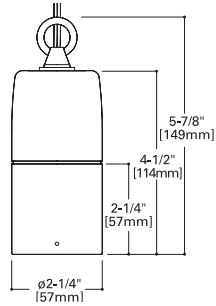

LUMIÈRE®

CAMBRIA 213

50W (max)
MR16 Halogen
Low Voltage (12V)

FEATURES

- Includes integral ring for hanging
- Precision machined housing & hood
- Stainless steel hardware
- S.P.S. Siphon Protection System
- Holds up to 3 optical accessories
- UL / cUL listed
- Three (3) year warranty

SAMPLE NUMBER: 213-50MR16-12-BK

MODEL	SOURCE	VOLTS	FINISH
213	Halogen 50MR16 50W / MR16 / GU5.3 <i>12V remote transformer required - not included</i> <i>Lamp not included</i>	12	<i>Painted</i> BK Black BZ Bronze CS City silver VE Verde WT White <i>Metal</i> NBR Brass NCP Copper

MONACO 2003

50W (max)
MR16 Halogen
Low Voltage (12V)

FEATURES

- 200° tilt, 360° rotation
- Precision machined materials
- Stainless steel hardware
- S.P.S. Siphon Protection System
- Holds up to 3 optical accessories
- UL / cUL listed
- Three (3) year warranty

SAMPLE NUMBER: 2003-50MR16-12-BK

MODEL	SOURCE	VOLTS	FINISH
2003	Halogen 50MR16 50W / MR16 / GU5.3 <i>12V remote transformer required - not included</i> <i>Lamp not included</i>	12	<i>Painted</i> BK Black BZ Bronze CS City silver VE Verde WT White <i>Metal</i> NBR Brass NBZ Bronze NCP Copper NSS Stainless steel

CAMBRIA 203

50W (max)
MR16 Halogen
Low Voltage (12V)

FEATURES

- 340° tilt, 360° rotation
- Precision machined materials
- Stainless steel hardware
- S.P.S. Siphon Protection System
- Holds up to 3 optical accessories
- UL / cUL listed
- Three (3) year warranty

SAMPLE NUMBER: 203-50MR16-12-BK

MODEL	SOURCE	VOLTS	FINISH
203	Halogen 50MR16 50W / MR16 / GU5.3 <i>12V remote transformer required - not included</i> <i>Lamp not included</i>	12	<i>Painted</i> BK Black BZ Bronze CS City silver VE Verde WT White <i>Metal</i> NBR Brass NBZ Bronze NCP Copper NSS Stainless steel