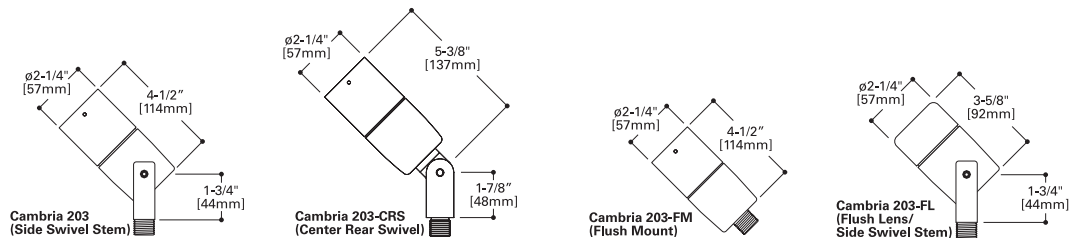

SAMPLE NUMBER: 203-50MR16-12-BK

MODEL	SOURCE	VOLTS	FINISH
203	Halogen 50MR16 50W / MR16 / GU5.3 <i>12V remote transformer required - not included</i> <i>Lamp not included</i>	12	<i>Painted</i> BK Black BZ Bronze CS City silver VE Verde WT White <i>Metal</i> NBR Brass NBZ Bronze NCP Copper NSS Stainless steel