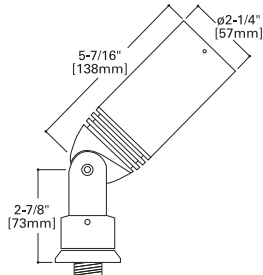

LUMIÈRE®

CAMBRIA 213

50W (max)
MR16 Halogen
Low Voltage (12V)

FEATURES

- Includes integral ring for hanging
- Precision machined housing & hood
- Stainless steel hardware
- S.P.S. Siphon Protection System
- Holds up to 3 optical accessories
- UL / cUL listed
- Three (3) year warranty

SAMPLE NUMBER: 213-50MR16-12-BK

MODEL	SOURCE	VOLTS	FINISH
213	Halogen 50MR16 50W / MR16 / GU5.3 <i>12V remote transformer required - not included</i> <i>Lamp not included</i>	12	<i>Painted</i> BK Black BZ Bronze CS City silver VE Verde WT White <i>Metal</i> NBR Brass NCP Copper

MONACO 2003

50W (max)
MR16 Halogen
Low Voltage (12V)

FEATURES

- 200° tilt, 360° rotation
- Precision machined materials
- Stainless steel hardware
- S.P.S. Siphon Protection System
- Holds up to 3 optical accessories
- UL / cUL listed
- Three (3) year warranty

SAMPLE NUMBER: 2003-50MR16-12-BK

MODEL	SOURCE	VOLTS	FINISH
2003	Halogen 50MR16 50W / MR16 / GU5.3 <i>12V remote transformer required - not included</i> <i>Lamp not included</i>	12	<i>Painted</i> BK Black BZ Bronze CS City silver VE Verde WT White <i>Metal</i> NBR Brass NBZ Bronze NCP Copper NSS Stainless steel

CAMBRIA 203

50W (max)
MR16 Halogen
Low Voltage (12V)

FEATURES

- 340° tilt, 360° rotation
- Precision machined materials
- Stainless steel hardware
- S.P.S. Siphon Protection System
- Holds up to 3 optical accessories
- UL / cUL listed
- Three (3) year warranty

SAMPLE NUMBER: 203-50MR16-12-BK

MODEL	SOURCE	VOLTS	FINISH
203	Halogen 50MR16 50W / MR16 / GU5.3 <i>12V remote transformer required - not included</i> <i>Lamp not included</i>	12	<i>Painted</i> BK Black BZ Bronze CS City silver VE Verde WT White <i>Metal</i> NBR Brass NBZ Bronze NCP Copper NSS Stainless steel