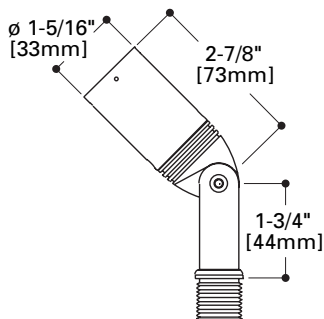

LUMIÈRE®

MONACO 2000

20W (max)
MR8 Halogen
Low Voltage (12V)

FEATURES

- 200° tilt, 360° rotation
- Precision machined materials
- Stainless steel hardware
- S.P.S. Siphon Protection System
- Holds up to 3 optical accessories
- UL / cUL listed
- Three (3) year warranty

SAMPLE NUMBER: 2000-20MR8-12-BK

MODEL	SOURCE	VOLTS	FINISH
2000	1/2" NPS rear swivel <i>Halogen</i> 20MR8 20W / MR8 / GZ4 <i>12V remote transformer required - not included</i> <i>Lamp not included</i>	12	<i>Painted</i> BK Black BZ Bronze CS City silver VE Verde WT White <i>Metal</i> NBR Brass NBZ Bronze NCP Copper NSS Stainless steel

CAMBRIA 200

20W (max)
MR8 Halogen
Low Voltage (12V)

FEATURES

- 340° tilt, 360° rotation
- Precision machined materials
- Stainless steel hardware
- S.P.S. Siphon Protection System
- Holds up to 3 optical accessories
- UL / cUL listed
- Three (3) year warranty

SAMPLE NUMBER: 200-20MR8-12-BK

MODEL	SOURCE	VOLTS	FINISH
200	1/2" NPS rear swivel stem <i>Halogen</i> 20MR8 20W / MR8 / GZ4 <i>12V remote transformer required - not included</i> <i>Lamp not included</i>	12	<i>Painted</i> BK Black BZ Bronze CS City silver VE Verde WT White <i>Metal</i> NBR Brass NBZ Bronze NCP Copper NSS Stainless steel

CAMBRIA 201

35W (max)
MR11 Halogen
Low Voltage (12V)

FEATURES

- 340° tilt, 360° rotation
- Precision machined materials
- Stainless steel hardware
- S.P.S. Siphon Protection System
- Holds up to 3 optical accessories
- UL / cUL listed
- Three (3) year warranty

SAMPLE NUMBER: 201-35MR11-12-BK