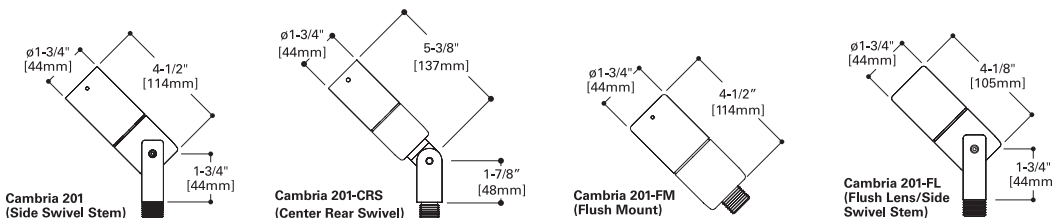

SAMPLE NUMBER: 201-35MR11-12-BK

MODEL	SOURCE	VOLTS	FINISH	OPTIONS
201	1/2" NPS side swivel stem <i>Halogen</i> 35MR11 35W / MR11 / GU4 <i>12V remote transformer required - not included</i> <i>Lamp not included</i>	12	<i>Painted</i> BK Black BZ Bronze CS City silver VE Verde WT White <i>Metal</i> NBR Brass NBZ Bronze NCP Copper NSS Stainless steel	DC D.C. bayonet base in lieu of GU4 bi-pin
201-CRS	1/2" NPS center rear swivel			
201-FM	1/2" NPS rear flush mount			
201-FL	1/2" side swivel stem/flush lens