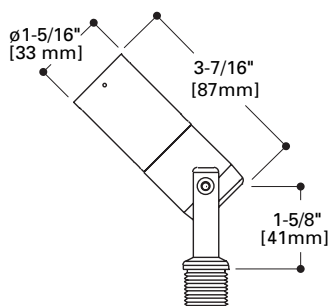

LUMIÈRE®

MONACO 2000

20W (max)
MR8 Halogen
Low Voltage (12V)

FEATURES

- 200° tilt, 360° rotation
- Precision machined materials
- Stainless steel hardware
- S.P.S. Siphon Protection System
- Holds up to 3 optical accessories
- UL / cUL listed
- Three (3) year warranty

SAMPLE NUMBER: 2000-20MR8-12-BK

MODEL	SOURCE	VOLTS	FINISH
2000	1/2" NPS rear swivel <i>Halogen</i> 20MR8 20W / MR8 / GZ4 <i>12V remote transformer required - not included</i> <i>Lamp not included</i>	12	<i>Painted</i> BK Black BZ Bronze CS City silver VE Verde WT White <i>Metal</i> NBR Brass NBZ Bronze NCP Copper NSS Stainless steel

CAMBRIA 200

20W (max)
MR8 Halogen
Low Voltage (12V)

FEATURES

- 340° tilt, 360° rotation
- Precision machined materials
- Stainless steel hardware
- S.P.S. Siphon Protection System
- Holds up to 3 optical accessories
- UL / cUL listed
- Three (3) year warranty

SAMPLE NUMBER: 200-20MR8-12-BK

MODEL	SOURCE	VOLTS	FINISH
200	1/2" NPS rear swivel stem <i>Halogen</i> 20MR8 20W / MR8 / GZ4 <i>12V remote transformer required - not included</i> <i>Lamp not included</i>	12	<i>Painted</i> BK Black BZ Bronze CS City silver VE Verde WT White <i>Metal</i> NBR Brass NBZ Bronze NCP Copper NSS Stainless steel

CAMBRIA 201

35W (max)
MR11 Halogen
Low Voltage (12V)

FEATURES

- 340° tilt, 360° rotation
- Precision machined materials
- Stainless steel hardware
- S.P.S. Siphon Protection System
- Holds up to 3 optical accessories
- UL / cUL listed
- Three (3) year warranty

SAMPLE NUMBER: 201-35MR11-12-BK