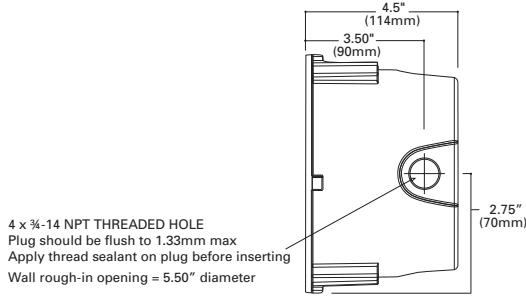

LUMIÈRE®

1235-RD SAMPLE NUMBER: 1235C-RD - C - 20T3 - 120/12 - BZ - LBB

RIO™ 1235-RD

20W (max.) T3 Halogen
4W (max.) LED
Low Voltage (12V)

FEATURES

- Integral electronic gear
- Factory assembled Power-Tray™
- Fascia adjusts 20° for proper alignment
- ADA compliant
- IP68 rated outdoor protection
- UL/cUL listed
- Three (3) year warranty

FEATURES

- Integral electronic gear
- Factory assembled Power-Tray™
- Fascia adjusts 20° for proper alignment
- ADA compliant
- IP68 rated outdoor protection
- UL/cUL listed
- Three (3) year warranty

MODEL	WALL TYPE	SOURCE	VOLTS	FINISH	OPTIONS
1235-SQ 5" square, open fascia	C Concrete pour	<i>12V Halogen</i> 20T3 20W / T3 / G4	<i>12V Halogen</i> 120/12	<i>Painted</i> BK Black	<i>Advance Ship Back Box (select LBB option and order back box separately)</i> LBB Less back box
1235C-SQ 5" square, cross fascia	D Drywall	<i>LED</i> 4LED 4W / LED	<i>LED</i> 120/12	BZ Bronze	
1235E-SQ 5" square, eyelid fascia	M Masonry			CS City silver	VE Verde
1235L-SQ 5" square, louver fascia			WT White	1235-BB-D Back Box & cover for drywall	
				<i>Natural Metal</i> NBR Brass	1235-BB-M Back Box & cover for masonry
				NSS Stainless steel	