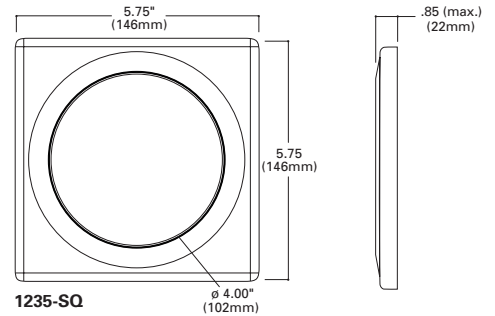

LUMIÈRE®

1235-RD SAMPLE NUMBER: 1235C-RD - C - 20T3 - 120/12 - BZ - LBB

RIO™ 1235-RD

20W (max.) T3 Halogen
4W (max.) LED
Low Voltage (12V)

FEATURES

- Integral electronic gear
- Factory assembled Power-Tray™
- Fascia adjusts 20° for proper alignment
- ADA compliant
- IP68 rated outdoor protection
- UL/cUL listed
- Three (3) year warranty

MODEL	WALL TYPE	SOURCE	VOLTS	FINISH	OPTIONS
1235-RD 5" round, open fascia	C Concrete pour	<i>12V Halogen</i> 20T3 20W / T3 / G4	<i>12V Halogen</i> 120/12	<i>Painted</i> BK Black	<i>Advance Ship Back Box (select LBB option and order back box separately)</i> LBB Less back box
1235C-RD 5" round, cross fascia	D Drywall	<i>LED</i> 4LED 4W / LED	<i>LED</i> 120/12	BZ Bronze	
1235E-RD 5" round, eyelid fascia	M Masonry			CS City silver	VE Verde
1235L-RD 5" round, louver fascia			WT White	1235-BB-D Back Box & cover for drywall	
				<i>Natural Metal</i> NBR Brass	1235-BB-M Back Box & cover for masonry
				NSS Stainless steel	

Fixture includes integral electronic gear.
Lamp not included except for LED sources.

1235-SQ SAMPLE NUMBER: 1235E-SQ - D - 4LED - 277/12 - WT - LBB

RIO™ 1235-SQ

20W (max.) T3 Halogen
4W (max.) LED
Low Voltage (12V)