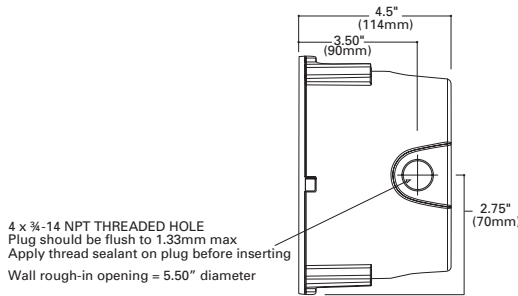

1235-SQ SAMPLE NUMBER: 1235E-SQ - D - 4LED - 277/12 - WT - LBB

RIO™ 1235-SQ

20W (max.) T3 Halogen
4W (max.) LED
Low Voltage (12V)

FEATURES

- Integral electronic gear
- Factory assembled Power-Tray™
- Fascia adjusts 20° for proper alignment
- ADA compliant
- IP68 rated outdoor protection
- UL/cUL listed
- Three (3) year warranty

MODEL	WALL TYPE	SOURCE	VOLTS	FINISH	OPTIONS	
1235-SQ 5" square, open fascia	C Concrete pour	<i>12V Halogen</i> 20T3 20W / T3 / G4	<i>12V Halogen</i> 120/12	<i>Painted</i> BK Black	<i>Advance Ship Back Box (select LBB option and order back box separately)</i> LBB Less back box	
1235C-SQ 5" square, cross fascia	D Drywall	<i>LED</i> 4LED 4W / LED	<i>LED</i> 120/12	BZ Bronze		
1235E-SQ 5" square, eyelid fascia	M Masonry			CS City silver	VE Verde	1235-BB-C Back Box & cover for poured concrete
1235L-SQ 5" square, louver fascia			WT White	1235-BB-D Back Box & cover for drywall		
				<i>Natural Metal</i> NBR Brass	1235-BB-M Back Box & cover for masonry	
				NSS Stainless steel		

Fixture includes integral electronic gear.
Lamp not included except for LED sources.