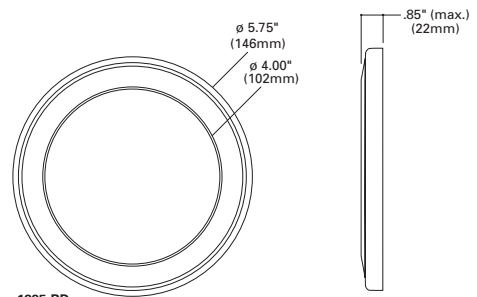

LUMIÈRE®

1235-RD SAMPLE NUMBER: 1235C-RD - C - 20T3 - 120/12 - BZ - LBB

RIO™ 1235-RD

20W (max.) T3 Halogen
4W (max.) LED
Low Voltage (12V)

FEATURES

- Integral electronic gear
- Factory assembled Power-Tray™
- Fascia adjusts 20° for proper alignment
- ADA compliant
- IP68 rated outdoor protection
- UL/cUL listed
- Three (3) year warranty

Fixture includes integral electronic gear.
Lamp not included except for LED sources.

1235-SQ SAMPLE NUMBER: 1235E-SQ - D - 4LED - 277/12 - WT - LBB

RIO™ 1235-SQ

20W (max.) T3 Halogen
4W (max.) LED
Low Voltage (12V)

FEATURES

- Integral electronic gear
- Factory assembled Power-Tray™
- Fascia adjusts 20° for proper alignment
- ADA compliant
- IP68 rated outdoor protection
- UL/cUL listed
- Three (3) year warranty

MODEL	WALL TYPE	SOURCE	VOLTS	FINISH	OPTIONS
1235-SQ 5" square, open fascia	C Concrete pour	<i>12V Halogen</i> 20T3 20W / T3 / G4	<i>12V Halogen</i> 120/12	<i>Painted</i> BK Black	<i>Advance Ship Back Box (select LBB option and order back box separately)</i> LBB Less back box
1235C-SQ 5" square, cross fascia	D Drywall	<i>LED</i> 4LED 4W / LED	<i>LED</i> 120/12	BZ Bronze	
1235E-SQ 5" square, eyelid fascia	M Masonry			CS City silver	VE Verde
1235L-SQ 5" square, louver fascia			WT White	1235-BB-D Back Box & cover for drywall	
				<i>Natural Metal</i> NBR Brass	1235-BB-M Back Box & cover for masonry
				NSS Stainless steel	