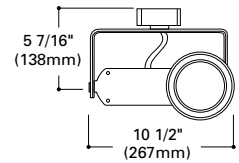

Max. Extension:
9 1/2" (241mm)

Track System	Lampholder	Ballast	Finishes	Voltage	Accessories
	5130				
L=Halo and Lazer Power-Trac LA=Halo Architectural	5130=MH PAR30 Lampholder	35E=35W Electronic Ballast 70E=70W Electronic Ballast	P=White MB=Black	Blank=120V 277=277V (for Halo Architectural Only)	L251=Accessory Holder L1963=Barn Doors L211=Medium Pink Color Filter (use with L1963 or L251) L212=Warm Red Color Filter (use with L1963 or L251) L214=UV Filter (for L1963 or L251) L220=Daylight Blue Color Filter (use with L1963 or L251) L221=Medium Blue Color Filter (use with L1963 or L251) L230=Straw Color Filter (use with L1963 or L251) L231=Medium Amber Color Filter (use with L1963 or L251) L241=Medium Green Color Filter (use with L1963 or L251) L275=Deep Cell Louver L1973=Canopy Adapter