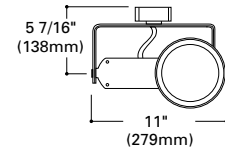

Max. Extension:
11" (279mm)

Track System	Lampholder	Ballast	Finishes	Voltage	Accessories
	5138				
L=Halo and Lazer Power-Trac LA=Halo Linear Architectural	5138=MH PAR38 Lampholder	70=70W Electronic Ballast 100=100W Electronic Ballast	P=White MB=Black	Blank=120V 277=277V (for Halo Architectural Only)	L1964=Barn Doors L312=Warm Red Color Filter (use with L1964) L314=UV Filter (use with L1964) L320=Daylight Blue Color Filter (use with L1964) L330=Straw Color Filter (use with L1964) with L1964) L331=Medium Amber Color Filter (use with L1964) L341=Medium Green Color Filter (use with L1964) L1973=Canopy Adapter

Lampholder/Track Compatibility

L5130 L5138 L5038	Halo Single and 2-Circuit Halo Single & 2 Circuit: L650, L651, L652, L653 L641, L642, L643 L611, L612, L613 L1631, L1632	LA5130 LA5138 LA5038	Halo "LA" Architectural Linear Track LA631, LA632, LA633