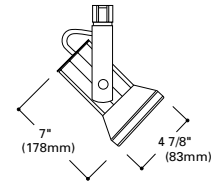

Max. Extension:
9 1/2" (241mm)

Track System	Lampholder	Ballast	Finishes	Voltage	Accessories
	5130				
L=Halo and Lazer Power-Trac LA=Halo Architectural	5130=MH PAR30 Lampholder	35E=35W Electronic Ballast 70E=70W Electronic Ballast	P=White MB=Black	Blank=120V 277=277V (for Halo Architectural Only)	L251=Accessory Holder L1963=Barn Doors L211=Medium Pink Color Filter (use with L1963 or L251) L212=Warm Red Color Filter (use with L1963 or L251) L214=UV Filter (for L1963 or L251) L220=Daylight Blue Color Filter (use with L1963 or L251) L221=Medium Blue Color Filter (use with L1963 or L251) L230=Straw Color Filter (use with L1963 or L251) L231=Medium Amber Color Filter (use with L1963 or L251) L241=Medium Green Color Filter (use with L1963 or L251) L275=Deep Cell Louver L1973=Canopy Adapter