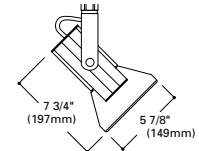

PAR38 Metal Halide Lampholder

L5138-70E: 70W electronic ballast

L5138-100E: 100W electronic ballast

Finish: White (P), Black (MB)

Lamp: 70W PAR30L, 70W, 100W PAR38 Metal Halide

Accessories: L1964 Barn Door accepts L300 Series Color Filters and L277 Deep Cell Louver

L352 Media Holder accepts L200 Series lenses and

L275 Cube Cell Louver

L1973 Canopy Adapter