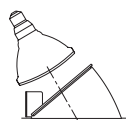

Dimensions:

OD: 6 1/4" (159mm) Aperture: 5 1/4" (133mm)

E5A19CWW

Corner Open Wall Wash

Add Cone Color and Flange style

Module/Lamp:

P5 with M120 Module: 100W A19, 100W BT15, 100W MB19
 PN5 with M120 Module: 100W A19, 100W BT15, 100W MB19

Dimensions:

OD: 6 1/4" (159mm) Aperture: 5 1/4" (133mm)

E5A19HWW

Half Open Wall Wash

Add Cone Color and Flange style

Module/Lamp:

P5 with M120 Module: 100W A19, 100W BT15, 100W MB19
 PN5 with M120 Module: 100W A19, 100W BT15, 100W MB19

Dimensions:

OD: 6 1/4" (159mm) Aperture: 5 1/4" (133mm)

E5LWW

Lensed Wall Wash

Add Standard or Special Cone Color and Flange style

Module/Lamp:

P5 with M120 Module: 75W PAR30 Short Neck Only
 PN5 with M120 Module: 75W PAR30 Short Neck Only

Dimensions:

OD: 6 1/4" (159mm) Aperture: 5 1/4" (133mm)