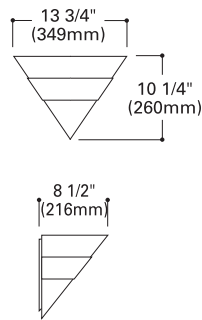

H2590 Wedge Sconce - Incandescent

Lamp: 60W, 75W, 100W A19

H2591 Wedge Sconce - Compact Fluorescent

Lamp: 13W DTT Compact Fluorescent

Finish: White (P), Polished Brass (PB)

Notes: Damp location listed. Compact fluorescent 120V AC input only.