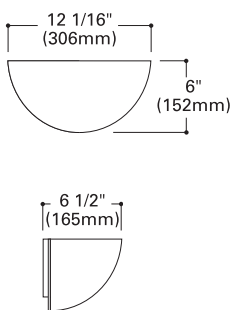

H2594 Translucent Quarter Sphere

Lamp: 60W, 75W, 100W A19

H2595 Translucent Quarter Sphere

Lamp: 13W DTT Compact Fluorescent

Finish: Translucent Pearl Onyx (TPO), Translucent Polycarbonate

Notes: Damp location listed. Compact fluorescent 120V AC input only.