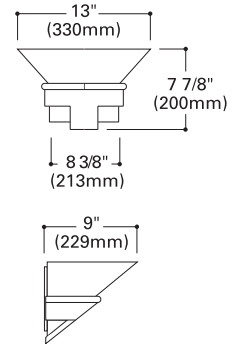

H2592 Zephyr Sconce - Incandescent

Lamp: 60W, 75W, 100W A19

H2593 Zephyr Sconce - Compact Fluorescent

Lamp: 13W DTT Compact Fluorescent

Finish: White (P), Grey Stone (GS)

Notes: Damp location listed. Compact fluorescent 120V AC input only.