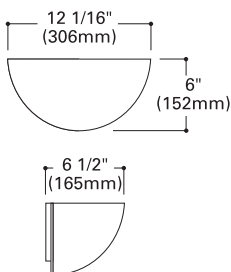

H2570 Metro Quarter Sphere - Incandescent

Lamp: 60W, 75W, 100W A19, 150W A21

H2571 Metro Quarter Sphere - Incandescent

Lamp: Quartz Halogen Q150, Q250 T-4, Mini candelabra base

H2572 Metro Quarter Sphere - Compact Fluorescent

Lamp: 13W DTT Compact Fluorescent

Finish: White (P), Polished Brass (PB), Polished Chrome (PC)

Notes: Damp location listed. Compact fluorescent 120V AC input only.