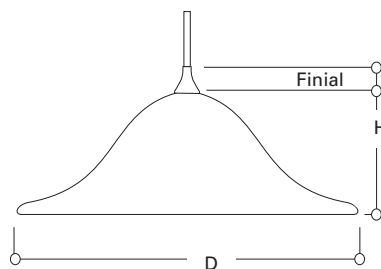

Wattages:
A15=60W
G16.5=60W
T4=50W
MR16=50W

Finial=2" [51mm]
Cord=6" [1828mm]
Diameter (D)=13.25" [337mm]
Height (H)=5.75" [146mm]

	TMP				LRG	
Track 120V Lamp L1= Halo Power-Trac LF1= Flexible Track H1=Surface Mount	Style TMP=Trumpet	Finial Finish AH=Aluminum Haze BRZ=Bronze	Lamp Type (not included) 19=A15, G16.5 4=12V MR16, T4 (LV2, H2)	Adapter/Canopy Finish Blank=Same as Finial (LF1 only available in AH finish) Blank =Same as Finial BRZ=Bronze (except LV2) P=White MB=Black	Shade Size LRG=Large	Shade Colors Blueberry= Blueberry Swirl Butterscotch=Butterscotch Twist Cherries=Cherries Jubilee Coconut=Tahitian Coconut Rocky=Rocky Road Spumoni=Spumoni
12V Lamp LV2= Linea Track (wireway Only) H2= Surface Low Voltage (includes electronic transformer)						