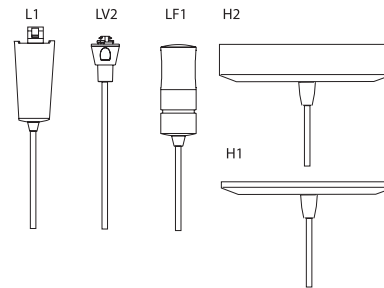

HALO®

- ARCHITECTURAL FLEXIBLE TRACK
- HALO POWER-TRAC
- LINEA™ by HALO®
- SURFACE

Shade Colors And Dimensions

Lamp Types

ART GLASS Large Trumpet

- Art Glass pendants offer the opportunity to add a truly unique touch to lighting needs in both commercial and residential spaces.
- Art Glass Shades may vary in color, pattern and shape due to their handmade nature. Slight imperfections add to their unique charm.
- Art Glass Shades are made in the United States of America.

Wattages:
A15=60W
G16.5=60W
T4=50W
MR16=50W

Finial=2" [51mm]
Cord=6" [1828mm]
Diameter (D)=13.25" [337mm]
Height (H)=5.75" [146mm]

	TMP				LRG	
Track 120V Lamp L1= Halo Power-Trac LF1= Flexible Track H1=Surface Mount	Style TMP=Trumpet	Finial Finish AH=Aluminum Haze BRZ=Bronze	Lamp Type (not included) 19=A15, G16.5 4=12V MR16, T4 (LV2, H2)	Adapter/Canopy Finish Blank=Same as Finial (LF1 only available in AH finish) Blank =Same as Finial BRZ=Bronze (except LV2) P=White MB=Black	Shade Size LRG=Large	Shade Colors Blueberry= Blueberry Swirl Butterscotch=Butterscotch Twist Cherries=Cherries Jubilee Coconut=Tahitian Coconut Rocky=Rocky Road Spumoni=Spumoni
12V Lamp LV2= Linea Track (wireway Only) H2= Surface Low Voltage (includes electronic transformer)						