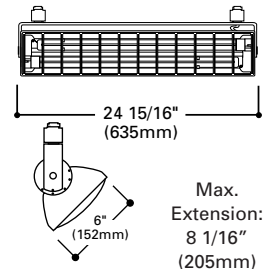

Max. Extension:
8 1/16" (205mm)

Track System	Lampholder	Finishes	Voltage	Louver
L=Halo Power-Trac LA=Halo Linear Architectural	3240E=40W 3250E=50W 3255E=55W	P=White MB=Black	Blank=120V 277=277V (for Halo Architectural Track Only)	LVR3240P=White LVR3240SC=Specular Clear LVR3240SC=Specular Clear