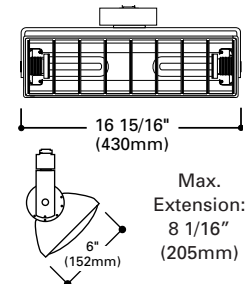

Max. Extension:
8 1/16" (205mm)

Track System	Lampholder	Finishes	Voltage	Louver
L=Halo Power-Trac LA=Halo Linear Architectural	3232E	P=White MB=Black	Blank=120V 277=277V (for Halo Architectural Track Only)	LVR3232P=White LVR3232MB=Black LVR3232SC=Specular Clear

Lampholder/Track Compatibility

L3240E	Halo Single and 2-Circuit	Halo 4-Circuit
L3250E	L650, L651, L652, L653	L963 Converter required for use with Halo 4-Circuit:
L3255E	L641, L642, L643	L621, L622, L623
L3232E	L611, L612, L613 L1631, L1632	

Lampholder/Track Compatibility

LA3240E	Halo "LA" Architectural
LA3250E	LA631, LA632, LA633
LA3255E	
LA3232E