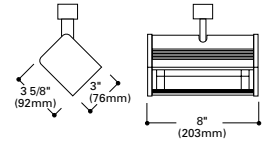

Max. Extension:
6 1/2" (165mm)

L977 Barn Door Shutters

For use with L1752 Quartz lamp wall wash lampholder.

L978 Barn Door Shutters

For use with L1753 Quartz lamp wall wash lampholder.

Finish: Black (MB)

Lampholder/Track Compatibility