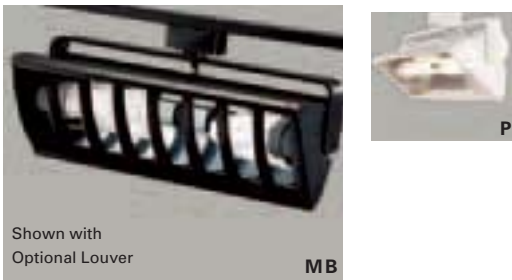

L3240E (2) 40W BX Lamp
L3250E (2) 50W BX Lamp
L3255E (2) 55W BX Lamp

Finish: White (P), Black (MB)

Lamp: Two 40W, 50W, 55W F40BX Compact Fluorescent

Max. Extension:
8 1/16" (205mm)

Track System	Lampholder	Finishes	Voltage	Louver
L=Halo Power-Trac LA=Halo Linear Architectural	3240E=40W 3250E=50W 3255E=55W	P=White MB=Black	Blank=120V 277=277V (for Halo Architectural Track Only)	LVR3240P=White LVR3240SC=Specular Clear LVR3240SC=Specular Clear

L3232E Para Trac Triple Twin Compact Fluorescent Wall Washer

Notes: Not for use with Four Circuit Trac

Finish: White (P), Black (MB)

Lamp: Two 32W F32TTT Compact Fluorescent

Max. Extension:
8 1/16" (205mm)