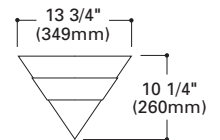

**H2580 Keystone Sconce - Incandescent****Lamp:** 60W, 75W, 100W A19**H2581 Keystone Sconce - Compact Fluorescent****Lamp:** 13W DTT Compact Fluorescent**Finish:** White (P), Satin Brass with Polished Brass (B)**Notes:** Damp location listed. Compact fluorescent 120V AC input only.**H2590 Wedge Sconce - Incandescent****Lamp:** 60W, 75W, 100W A19**H2591 Wedge Sconce - Compact Fluorescent****Lamp:** 13W DTT Compact Fluorescent**Finish:** White (P), Polished Brass (PB)**Notes:** Damp location listed. Compact fluorescent 120V AC input only.**H2573 Cascade I - Incandescent****Lamp:** 60W, 75W, 100W A19**H2574 Cascade I - Compact Fluorescent****Lamp:** 13W TT Compact Fluorescent**Finish:** White (P), Satin Brass (B)**Notes:** Damp location listed. Compact fluorescent 120V AC input only**H2576 Cascade II - Incandescent****Lamp:** 60W, 75W, 100W A19**H2577 Cascade II - Compact Fluorescent****Lamp:** 13W TT Compact Fluorescent**Finish:** White (P), White Body with Satin Brass Accent (B)**Notes:** Damp location listed. Compact fluorescent 120V AC input only.