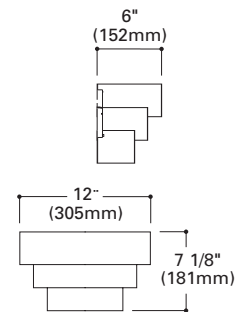

**H2580 Keystone Sconce - Incandescent****Lamp:** 60W, 75W, 100W A19**H2581 Keystone Sconce - Compact Fluorescent****Lamp:** 13W DTT Compact Fluorescent**Finish:** White (P), Satin Brass with Polished Brass (B)**Notes:** Damp location listed. Compact fluorescent 120V AC input only.**H2590 Wedge Sconce - Incandescent****Lamp:** 60W, 75W, 100W A19**H2591 Wedge Sconce - Compact Fluorescent****Lamp:** 13W DTT Compact Fluorescent**Finish:** White (P), Polished Brass (PB)**Notes:** Damp location listed. Compact fluorescent 120V AC input only.**H2573 Cascade I - Incandescent****Lamp:** 60W, 75W, 100W A19**H2574 Cascade I - Compact Fluorescent****Lamp:** 13W TT Compact Fluorescent**Finish:** White (P), Satin Brass (B)**Notes:** Damp location listed. Compact fluorescent 120V AC input only**H2576 Cascade II - Incandescent****Lamp:** 60W, 75W, 100W A19**H2577 Cascade II - Compact Fluorescent****Lamp:** 13W TT Compact Fluorescent**Finish:** White (P), White Body with Satin Brass Accent (B)**Notes:** Damp location listed. Compact fluorescent 120V AC input only.