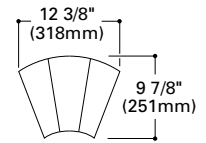

**H2580 Keystone Sconce - Incandescent****Lamp:** 60W, 75W, 100W A19**H2581 Keystone Sconce - Compact Fluorescent****Lamp:** 13W DTT Compact Fluorescent**Finish:** White (P), Satin Brass with Polished Brass (B)**Notes:** Damp location listed. Compact fluorescent 120V AC input only.**H2590 Wedge Sconce - Incandescent****Lamp:** 60W, 75W, 100W A19**H2591 Wedge Sconce - Compact Fluorescent****Lamp:** 13W DTT Compact Fluorescent**Finish:** White (P), Polished Brass (PB)**Notes:** Damp location listed. Compact fluorescent 120V AC input only.**H2573 Cascade I - Incandescent****Lamp:** 60W, 75W, 100W A19**H2574 Cascade I - Compact Fluorescent****Lamp:** 13W TT Compact Fluorescent**Finish:** White (P), Satin Brass (B)**Notes:** Damp location listed. Compact fluorescent 120V AC input only**H2576 Cascade II - Incandescent****Lamp:** 60W, 75W, 100W A19**H2577 Cascade II - Compact Fluorescent****Lamp:** 13W TT Compact Fluorescent**Finish:** White (P), White Body with Satin Brass Accent (B)**Notes:** Damp location listed. Compact fluorescent 120V AC input only.