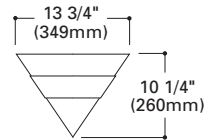

**H2580 Keystone Sconce - Incandescent****Lamp:** 60W, 75W, 100W A19**H2581 Keystone Sconce - Compact Fluorescent****Lamp:** 13W DTT Compact Fluorescent**Finish:** White (P), Satin Brass with Polished Brass (B)**Notes:** Damp location listed. Compact fluorescent 120V AC input only.**H2590 Wedge Sconce - Incandescent****Lamp:** 60W, 75W, 100W A19**H2591 Wedge Sconce - Compact Fluorescent****Lamp:** 13W DTT Compact Fluorescent**Finish:** White (P), Polished Brass (PB)**Notes:** Damp location listed. Compact fluorescent 120V AC input only.**H2573 Cascade I - Incandescent****Lamp:** 60W, 75W, 100W A19**H2574 Cascade I - Compact Fluorescent****Lamp:** 13W TT Compact Fluorescent**Finish:** White (P), Satin Brass (B)**Notes:** Damp location listed. Compact fluorescent 120V AC input only**H2576 Cascade II - Incandescent****Lamp:** 60W, 75W, 100W A19**H2577 Cascade II - Compact Fluorescent****Lamp:** 13W TT Compact Fluorescent**Finish:** White (P), White Body with Satin Brass Accent (B)**Notes:** Damp location listed. Compact fluorescent 120V AC input only.