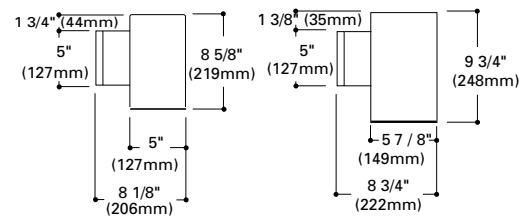

H2351 Wall Mount Downlight

Finish: White (P), Bronze (BZ)

Lamp: 100W A19

Notes: UL Wet Location Listed