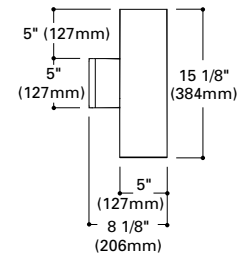

WALL MOUNT DOWNLIGHT/UPLIGHT

H1316 Baffle Downlight/Uplight
Finish: White (P), Bronze (BZ)
Lamps: (2) 150W BR40/PAR38

H2355 Open Downlight/Uplight
Finish: White (P), Bronze (BZ)
Lamps: (2) 150W BR40/PAR38

Notes: UL Damp Location Listed