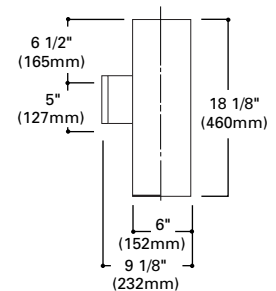

WALL MOUNT

H1313 Downlight with Coilex Baffle
Finish: White (P), Bronze (BZ)
Lamp: 65W BR30

H1314 Downlight with Coilex Baffle
Finish: White (P), Bronze (MB)
Lamp: 150W BR40

Notes: UL Damp Location Listed