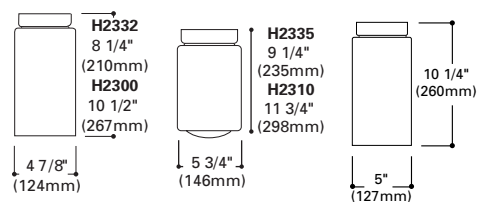

H2240 Continental Shade

Notes: 14" diameter shade with a luminescent concentric louver. White spun aluminum body with 48" cord and white ceiling canopy.

Finish: White (P)

Lamp: 60W A19, 75W A19, 100W A19, 150W A21

CEILING MOUNT

H2310 R40 Open Downlight

H2335 R40 Open Downlight

Finish: White (P), Bronze (BZ)

Lamp: 150W BR40

H2300 R30 Open Downlight

H2332 R30 Open Downlight

Finish: White (P), Bronze (BZ)

Lamp: 75W R30

H1310 R30 Downlight with Baffle

Finish: White (P), Bronze (BZ)

Lamp: 75W R30

Notes: UL Damp Location Listed