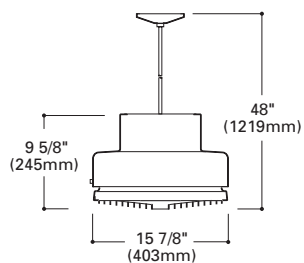

H2220 RLM Shade

Notes: 16" diameter shade. White baked enamel with 48" cord and white ceiling canopy.

Finish: White (P)

Lamp: 60W A19, 75W A19, 100W A19, 150W A21

P

H2240 Continental Shade

Notes: 14" diameter shade with a luminescent concentric louver. White spun aluminum body with 48" cord and white ceiling canopy.

H2332 R30 Open Downlight

Finish: White (P), Bronze (BZ)

Lamp: 75W R30

H1310 R30 Downlight with Baffle

Finish: White (P), Bronze (BZ)

Lamp: 75W R30

Notes: UL Damp Location Listed

CEILING MOUNT