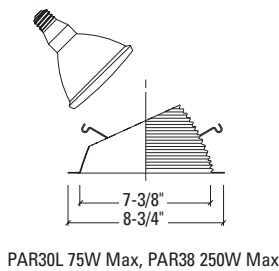

OPTIONS

WF=White Painted Flange (Self Flanged only)

Ordering Example

Housing, Trim, Accessories and Lamps ordered as separate line items.

Housing	Trim	Accessories
HA7P56	7470WB	HB26