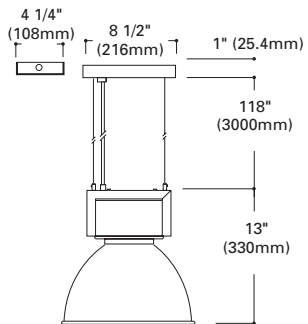

H2601 Chorus™ Pendant - Incandescent 12" Aluminum Reflector Downlight

Finish: Silver (SL)
Lamp: 100W A19

H2601E42 Compact Fluorescent - Chorus™ Pendant 12" Aluminum Reflector with Universal Input 120/277V Electronic Ballast

Finish: Silver (SL)
Lamp: 26/32/42 Watt Triple Twin Tube Compact Fluorescent