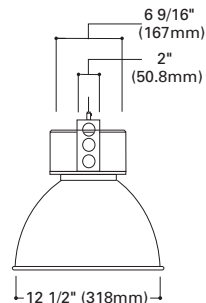

Finish: Silver (SL)
Lamp: 26/32/42 Watt Triple Twin Tube Compact Fluorescent

H2600E70 Ceramic Metal Halide Chorus™ Pendant 12" Acrylic Refractor Downlight with Universal Input 120/277V Electronic Ballast

H2601E42 Compact Fluorescent - Chorus™ Pendant 12" Aluminum Reflector with Universal Input 120/277V Electronic Ballast

Finish: Silver (SL)
Lamp: 26/32/42 Watt Triple Twin Tube Compact Fluorescent

H2601E70 Chorus™ Pendant - Ceramic Metal Halide 12" Aluminum Reflector Downlight with Universal Input 120/277V Electronic Ballast