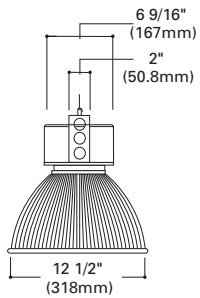

H2600 Incandescent Chorus™ Pendant 12" Acrylic Refractor Downlight

Finish: Silver (SL)
Lamp: 100W A19

H2600E42 Compact Fluorescent Chorus™ Pendant 12" Acrylic Refractor Downlight with Universal Input 120/277V Electronic Ballast

Finish: Silver (SL)
Lamp: 26/32/42 Watt Triple Twin Tube Compact Fluorescent

H2600E70 Ceramic Metal Halide Chorus™ Pendant 12" Acrylic Refractor Downlight with Universal Input 120/277V Electronic Ballast

H2601E42 Compact Fluorescent - Chorus™ Pendant 12" Aluminum Reflector with Universal Input 120/277V Electronic Ballast

Finish: Silver (SL)
Lamp: 26/32/42 Watt Triple Twin Tube Compact Fluorescent

H2601E70 Chorus™ Pendant - Ceramic Metal Halide 12" Aluminum Reflector Downlight with Universal Input 120/277V Electronic Ballast