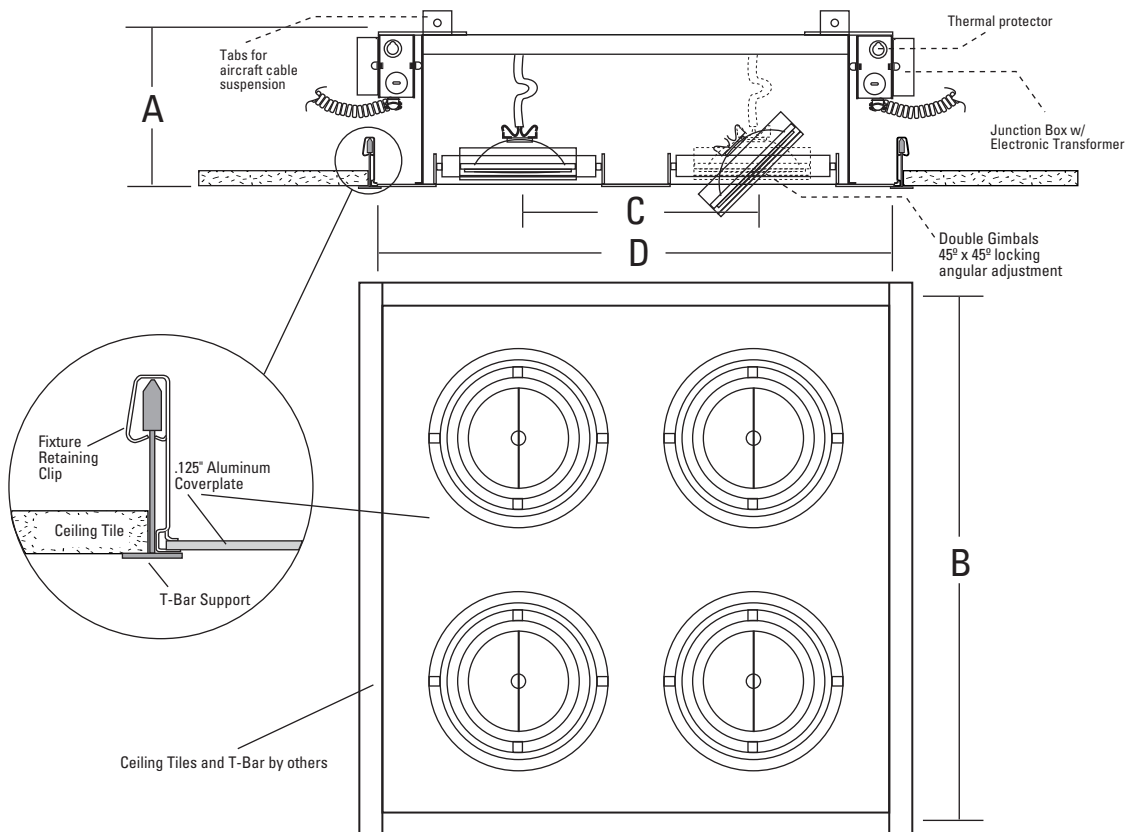

Optional Accessories - Details on Other Side

Other Adders:
CC - Two Circuit

ORDERING EXAMPLE: **GRF4111 50 WH 120**

= Four Light Recessed Combo for Grid Style Ceiling (Covered Opening) - AR111 50W - WH Finish - 120 Volt

A	B	C	D
Overall Height	Overall Width	Lamp Spacing	Overall Length
8.50"	23.44"	7.75"	23.44"

Cat. # / Description	Lamp Wattage	Finish	Voltage
GRF4111 - 4 Light Recessed Combo for Lay-in Grid Style Ceilings 12V AR111	35 - 35 Watt 12 Volt AR111	BK - Black	120 - 120 Volt
	50 - 50 Watt 12 Volt AR111	WH - White	277 - 277 Volt
	75 - 75 Watt 12 Volt AR111	S - Silver	
	100 - 100 Watt 12 Volt AR111	PT - Custom	

SPECIFY -

GRF4111

RSA LIGHTING®

RSA LIGHTING LLC 9660 - 9700 TOPANGA CANYON BLVD. CHATSWORTH CA. 91311
TOLL FREE: 800-356-3030 • 818-349-3030 • FAX: 818-349-3031 • www.rsalighting.com
©2003 RSA Lighting LLC All Rights Reserved • Specifications subject to change without notice.