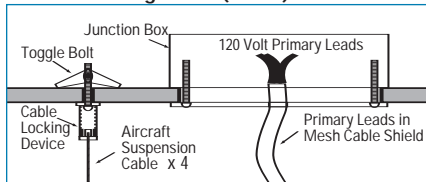

COMBOLIGHT® GALLERIA Series • CGSH

TWO (2) Light Horizontal Suspended
Grid Configuration "A" • Lamp Groups 1, 2 & 3
Line Voltage or Low Voltage for Remote Transformer

Catalog #

Type

Project

Cable Mounting Detail (CGSH)

DESCRIPTION:

A horizontally suspended, grid style multi-lamp fixture. Fixture is suspended from the ceiling with 1/16" steel cable.

CONSTRUCTION:

All aluminum construction. Grid is made of .75" square aluminum tubing with .062" wall thickness.

LAMP ASSEMBLY:

Two lamps mounted in adjustable double gimbal lamp holders. Dual axis 90° x 90° locking adjustability.

ELECTRICAL:

Low voltage models are wired for use with remote transformers. For integral transformers, see spec sheets for model number CGSHI or CGCHI. For Metal Halide see spec sheets for models CGSHM or CGCHM. Dimmable.