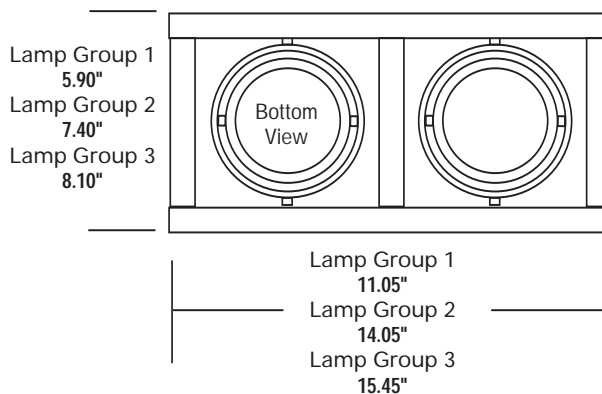

DESCRIPTION:

A horizontally suspended, grid style multi-lamp fixture. Fixture is suspended from the ceiling with 1/16" steel cable.

CONSTRUCTION:

All aluminum construction. Grid is made of .75" square aluminum tubing with .062" wall thickness.

LAMP ASSEMBLY:

Two lamps mounted in adjustable double gimbal lamp holders. Dual axis 90° x 90° locking adjustability.

ELECTRICAL:

Low voltage models are wired for use with remote transformers. For integral transformers, see spec sheets for model number CGSHI or CGCHI. For Metal Halide see spec sheets for models CGSHM or CGCHM. Dimmable.

Standard lamp back cover for AR111 models hides lamp terminals and connections.

Adjustable double gimbal lamp holder accepts up to two optical accessories

Lamp Group 1
11.05"
Lamp Group 2
14.05"
Lamp Group 3
15.45"

GRID CONFIGURATION "A" IMPORTANT: USING THIS SPEC SHEET
This sheet is for Grid Configuration "A". To see other grid configurations, consult other Combolight Galleria Series spec sheets. This fixture is dimensioned according to lamp type. Please select lamp from either Lamp Group 1, 2 or 3 - and then refer to the appropriate dimensions of fixture as shown above.