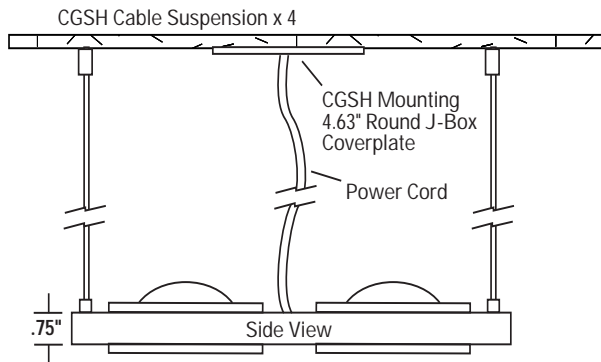

DESCRIPTION:

A horizontally suspended, grid style multi-lamp fixture. Fixture is suspended from the ceiling with 1/16" steel cable.

CONSTRUCTION:

All aluminum construction. Grid is made of .75" square aluminum tubing with .062" wall thickness.

LAMP ASSEMBLY:

Two lamps mounted in adjustable double gimbal lamp holders. Dual axis 90° x 90° locking adjustability.

ELECTRICAL:

Low voltage models are wired for use with remote transformers. For integral transformers, see spec sheets for model number CGSHI or CGCHI. For Metal Halide see spec sheets for models CGSHM or CGCHM. Dimmable.

Standard lamp back cover for AR111 models hides lamp terminals and connections.

Adjustable double gimbal lamp holder accepts up to two optical accessories

Lamp Group 1
11.05"
Lamp Group 2
14.05"
Lamp Group 3
15.45"

GRID CONFIGURATION "A" IMPORTANT: USING THIS SPEC SHEET
This sheet is for Grid Configuration "A". To see other grid configurations, consult other Combolight Galleria Series spec sheets. This fixture is dimensioned according to lamp type. Please select lamp from either Lamp Group 1, 2 or 3 - and then refer to the appropriate dimensions of fixture as shown above.