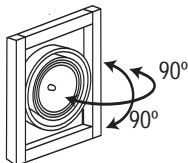

Adjustable double gimbal lamp holder accepts up to two optical accessories