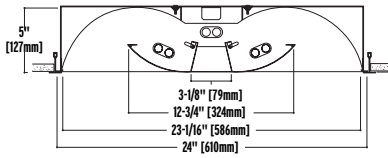

Construction

20-gauge steel housing. (2'x2' or 2'x4')

Shielding

Perforated metal panels backed by a white acrylic diffuser.

Electrical

120, 277, 347 or Universal Voltage electronic ballast. Fixtures and electrical components certified to UL and CUL standards.

STANDARD LUMINAIRE PLAN - VIEW

24" x 24"
(610mm x 610mm)
(2 or 3 Lamps)

232

24" x 48"
(610mm x 1219mm)
(2 or 3 Lamps)

234

MOUNTING INFORMATION

ETG
EXPOSED TEE GRID

STG
SLOT TEE GRID