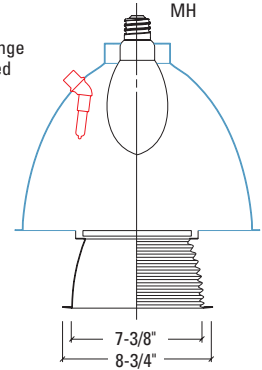

OPTIONS

WF=White
Painted Flange
(Self Flanged only)

Open Downlight

HPS - 150W Max
Medium Beam

TRIM

34851=Self Flanged
34850=Molded Trim Ring, White

FINISH

LI=Low Iridescent Clear
H=Haze
WMH=Warm Haze
G=Gold
WH=Wheat
W=Gloss White
GP=Graphite
GPH=Graphite Haze
K=Cognac
KH=Cognac Haze
BA=Black Baffle