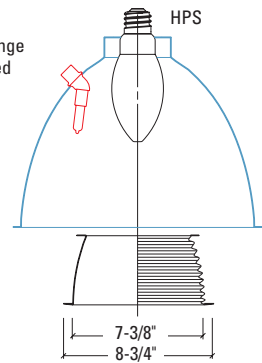

OPTIONS

WF=White
Painted Flange
(Self Flanged only)

Ordering Example

Housing, Ballast, Trim, Accessories and Lamps ordered as separate line items.

Housing	Ballast	Trim	Accessories
M7815T	750	55851H	HB26