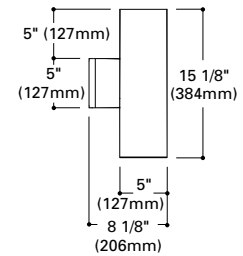

WALL MOUNT DOWNLIGHT/UPLIGHT

H1316 Baffle Downlight/Uplight
Finish: White (P), Bronze (BZ)
Lamps: (2) 150W BR40/PAR38

H2355 Open Downlight/Uplight
Finish: White (P), Bronze (BZ)
Lamps: (2) 150W BR40/PAR38

Notes: UL Damp Location Listed