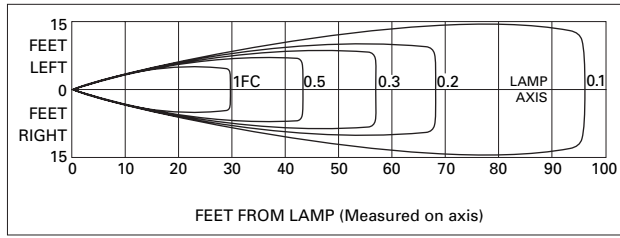

### ENERGY DATA

Power Consumption is equal to lamp wattage.

Horizontal Distribution

Diagram No. 8 Lamp No. 029-79 @ 302 Initial Lumens

Vertical Distribution

Diagram No. 8 Lamp No. 029-79