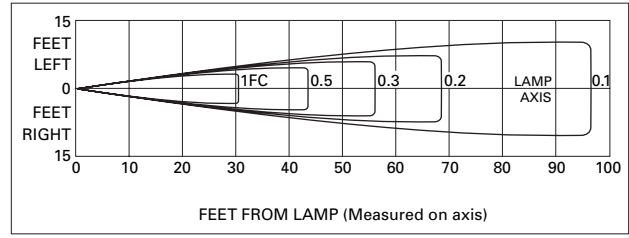

### ENERGY DATA

Power Consumption is equal to lamp wattage.

Horizontal Distribution

Diagram No. 8 Lamp No. 029-79 @ 302 Initial Lumens

Vertical Distribution

Diagram No. 8 Lamp No. 029-79