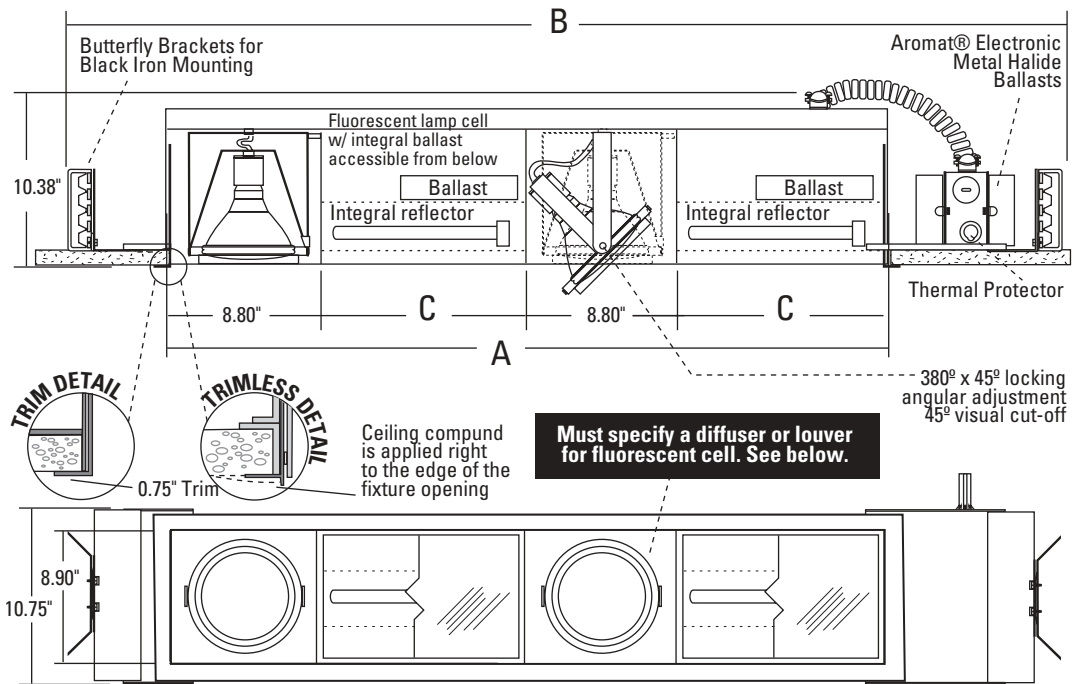

TWO (2) Halogen or Metal Halide lamps - TWO (2) Fluorescent lamps
New Construction Recessed Housing - Trim or Trimless

Catalog #

Type

Project

DESCRIPTION:

An adjustable recessed fixture suitable for multiple downlighting applications with one point of electrical entry. Mixes the use of metal halide lamps with fluorescent lamps. Powder coat finish on housing & lamp assembly.

CONSTRUCTION:

Housing, Plaster Frame & Trim Assembly: 18 gauge CRS. J-Box Assembly: 16 gauge CRS (galvanized). Fixture is offered with a .75" ceiling trim or as a trimless fixture. Can accommodate 0.50" to 1.00" ceiling thickness.

LAMP ASSEMBLY:

Two Halogen or Metal Halide lamp cells with two fluorescent lamp cells. Can accept up to two optical accessories. 380° x 45° locking lamp adjustment. Provides 45° visual cut-off.

SYSTEM PROTECTION:

Thermal protection provided to guard against overheating, and misuse of insulation over and around fixture. Vent holes in housing provide cooler operation

ELECTRICAL:

Fixture is two circuit.
Circuit 1: Integral Aromat® electronic metal halide ballasts for metal halide lamps. Halogen lamps are line voltage.

Circuit 2: Integral electronic ballasts for fluorescent lamps.
Lutron® dimming ballasts available upon request.

Junction box is UL listed for through branch wiring, for 8 #12, 90°C supply conductors or 60°C for end of run (access above ceiling not required).

Made in the USA.

Custom configurations are available with Combo Classic fixtures. Also available with T8 fluorescent lamps. Consult RSA for details.

Fluorescent >>	BX40	BX50	PLL80	PLT26	PLT32	PLT42	T528	T535	T5HO39	T5HO54	
Lamp Group 3	A	68.98"	68.98"	68.98"	33.98"	34.98"	36.98"	115.98"	139.98"	91.98"	115.98"
	B	85.78"	85.78"	85.78"	50.78"	51.78"	53.78"	132.78"	156.78"	108.78"	132.78"
	C	25.50"	25.50"	25.50"	8.00"	8.50"	9.50"	49.00"	61.00"	37.00"	49.00"

ORDERING EXAMPLE: CR338M70 D BX40 BK WH 120

= Two PAR38 Metal Halide 70W lamps with Two BIAx® 40W Fluorescent • Black Interior • White Trim • 120 volts

Optional Accessories - See RSA Combo Classic accessory page for details.	Fluorescent Diffusers and Louvers - Please specify
Baffle	☐ TWD - Textured White Diffuser
Snoots	☐ CB1 - 2" Parabolic Louver
Louvers	☐ MPD - Conical Prism Diffuser
Lenses	☐ CB2 - 1" Parabolic Louver

Item # / Lamp Type	Configuration	Fluorescent Lamp Cell	Interior Finish	Trim Finish	Voltage
Lamp Group 3	CR338 - PAR38 120V	BX40 - 40W BIAx®	BK - Black	BK - Black	120 - 120 Volts
	CR338M70 - PAR38MH 70W	BX50 - 50W BIAx®	WH - White	WH - White	277 - 277 Volts
	CR338M100 - PAR38MH 100W	PLL80 - 80W PL-L	S - Silver	S - Silver	
		PLT26 - 26W PL-T	PT - Custom	PT - Custom	
		PLT32 - 32W PL-T		TR - Trimless	
		PLT42 - 42W PL-T			
		T528 - 28W T5			
		T535 - 35W T5			
		T5HO39 - 39W T5HO			
		T5HO54 - 54W T5HO			

T8 lamps also available

SPECIFY -