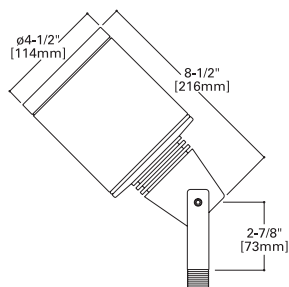

SAMPLE NUMBER: 811-75PAR30-120-BK

MODEL	SOURCE	VOLTS	FINISH
811	1/2" NPS side swivel stem <i>Halogen</i> 75PAR30 75W / PAR30 / medium <i>Lamp not included</i>	120	<i>Painted</i> BK Black BZ Bronze CS City silver VE Verde WT White