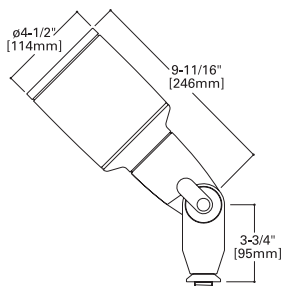

SAMPLE NUMBER: 830-75PAR30-120-BK

MODEL	SOURCE	VOLTS	FINISH
830	1/2" NPS stem with locking clutch <i>Halogen</i> 75PAR30 75W / PAR30 / medium <i>Lamp not included</i>	120	<i>Painted</i> BK Black BZ Bronze CS City silver VE Verde WT White