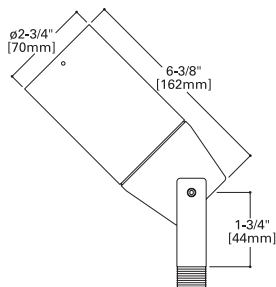

LUMIÈRE®

CORONADO 806

50W (max)
PAR20 Halogen
Line Voltage

FEATURES

- 340° tilt, 360° rotation
- Connects directly to 120V
- Die-cast & machined aluminum
- Stainless steel hardware
- S.P.S. Siphon Protection System
- Holds up to 3 optical accessories
- UL / cUL listed
- Three (3) year warranty

SAMPLE NUMBER: 806-50PAR20-120-BK

MODEL	SOURCE	VOLTS	FINISH
806	1/2" NPS side swivel stem <i>Halogen</i> 50PAR20 50W / PAR20 / medium <i>Lamp not included</i>	120	<i>Painted</i> BK Black BZ Bronze CS City silver VE Verde WT White

IMPORTANT NOTE: This fixture accepts PAR20 lamps by all major lamp manufacturers except G.E.

CORONADO 830

75W (max)
PAR30 Halogen
Line Voltage

FEATURES

- 200° tilt, 360° rotation (patented pivot system)
- Connects directly to 120V
- Die-cast & machined aluminum
- Stainless steel hardware
- S.P.S. Siphon Protection System
- Holds up to 3 optical accessories
- UL / cUL listed
- Three (3) year warranty

SAMPLE NUMBER: 830-75PAR30-120-BK

MODEL	SOURCE	VOLTS	FINISH
830	1/2" NPS stem with locking clutch <i>Halogen</i> 75PAR30 75W / PAR30 / medium <i>Lamp not included</i>	120	<i>Painted</i> BK Black BZ Bronze CS City silver VE Verde WT White

CORONADO 811

75W (max)
PAR30 Halogen
Line Voltage

FEATURES

- 340° tilt, 360° rotation
- Connects directly to 120V
- Die-cast & machined aluminum
- Stainless steel hardware
- S.P.S. Siphon Protection System
- Holds up to 3 optical accessories
- UL / cUL listed
- Three (3) year warranty

SAMPLE NUMBER: 811-75PAR30-120-BK

MODEL	SOURCE	VOLTS	FINISH
811	1/2" NPS side swivel stem <i>Halogen</i> 75PAR30 75W / PAR30 / medium <i>Lamp not included</i>	120	<i>Painted</i> BK Black BZ Bronze CS City silver VE Verde WT White