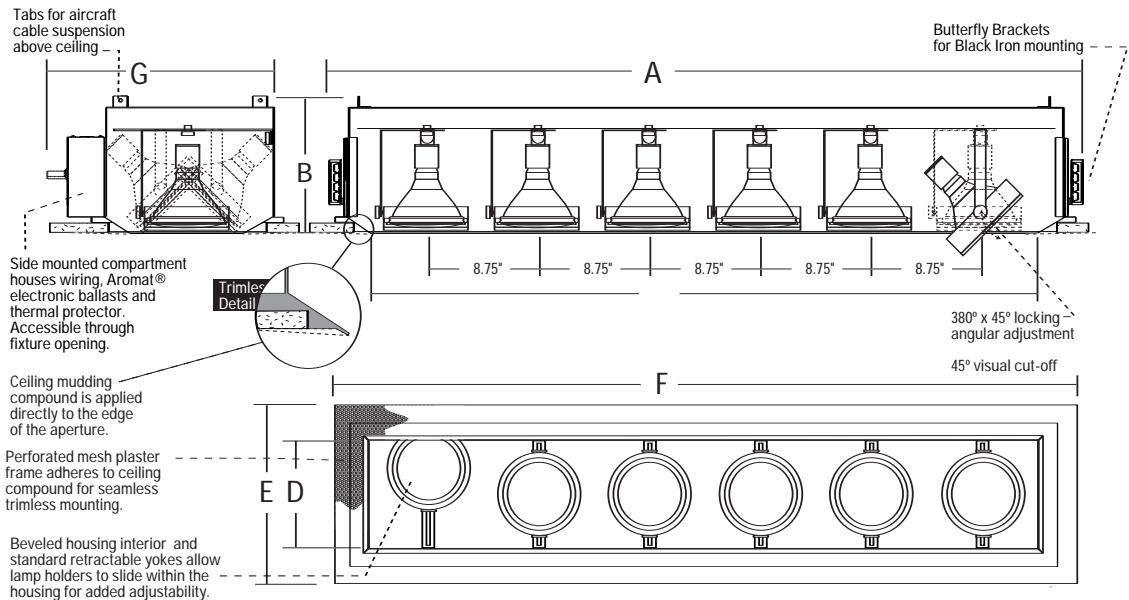

CONSTRUCTION:

All aluminum construction. Perforated mesh plaster frame adheres to ceiling compound for seamless trimless mounting. Beveled fixture opening provides easy mudding compound application. Can accommodate 0.50" or 0.625" drywall. Includes butterfly brackets for black iron commercial mounting.

LAMP ASSEMBLY:

6 - PAR38MH lamps mounted in adjustable bezels. Each lamp can accept up to two optical accessories. 380° x 45° locking adjustment. Fixture provides 45° visual cut-off. Lamp holders retract for added internal adjustment.

Catalog #

Type

Project

COMBOLIGHT® LV Series

SIX (6) Light Recessed
Next Generation Trimless
Multi-Lamp Luminaire
PAR38 Metal Halide

| Dimensions | A Housing Length | B Housing Height | C Aperture Length | D Aperture Width | E Plaster Frame Width | F Plaster Frame Length | G Above Ceiling Width | Ceiling Cut-Out |
|------------|---------------------|---------------------|----------------------|---------------------|--------------------------|---------------------------|--------------------------|-----------------|
| | 59.10" | 9.02" | 53.33" | 8.90" | 14.65" | 59.08" | 16.85" | 56.42" x 12.10" |