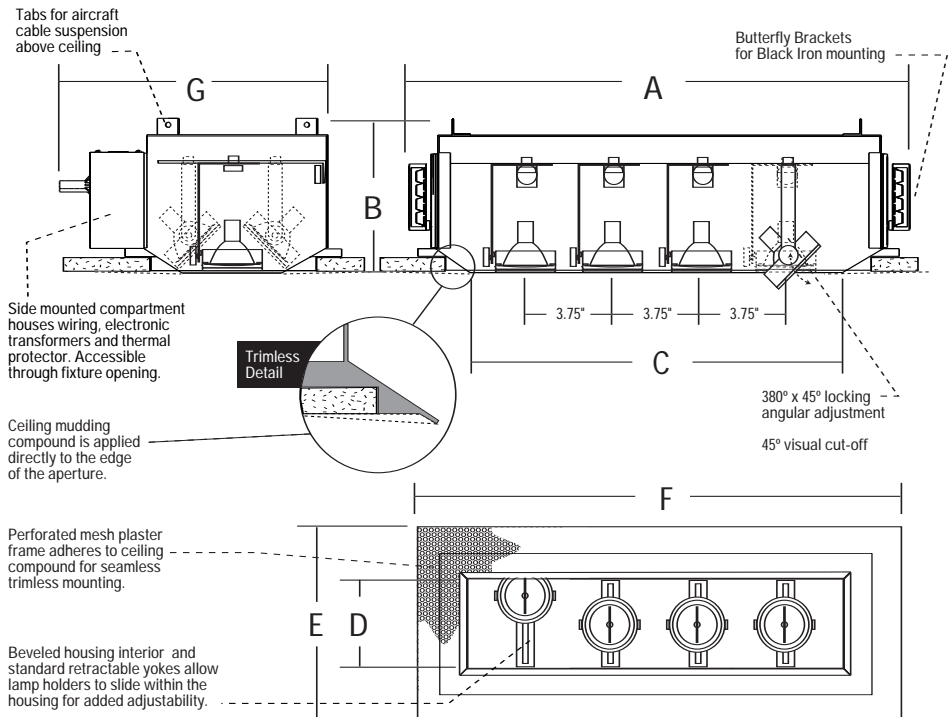

CONSTRUCTION:

All aluminum construction. Perforated mesh plaster frame adheres to ceiling compound for seamless trimless mounting. Beveled fixture opening provides easy mudding compound application. Can accommodate 0.50" or 0.625" drywall. Includes butterfly brackets for black iron commercial mounting.

LAMP ASSEMBLY:

4 - AR70 lamps mounted in adjustable bezels. Each lamp can accept up to two optical accessories. 380° x 45° locking adjustment. Fixture provides 45° visual cut-off. Lamp holders retract for added internal adjustment.

SYSTEM PROTECTION:

Thermal protection provided to guard against overheating, and misuse of insulation over and around fixture. Vent holes in housing provide cooler operation

ELECTRICAL:

Integral electronic transformer. Secondary lead is 11.5V. Primary lead is 120V. Dimmable. Junction box is UL listed for through branch wiring, (access above ceiling not required) for 8 #12, 90°C supply conductors or 60°C for end of run. Fused and short circuit protection. Transformers and electrical accessible through ceiling opening via access door on housing sidewall.

Dimensions	A Housing Length	B Housing Height	C Aperture Length	D Aperture Width	E Plaster Frame Width	F Plaster Frame Length	G Above Ceiling Width	Ceiling Cut-Out
	22.77"	6.80"	17.00"	4.00"	9.75"	22.75"	11.75"	20.13" x 7.46"