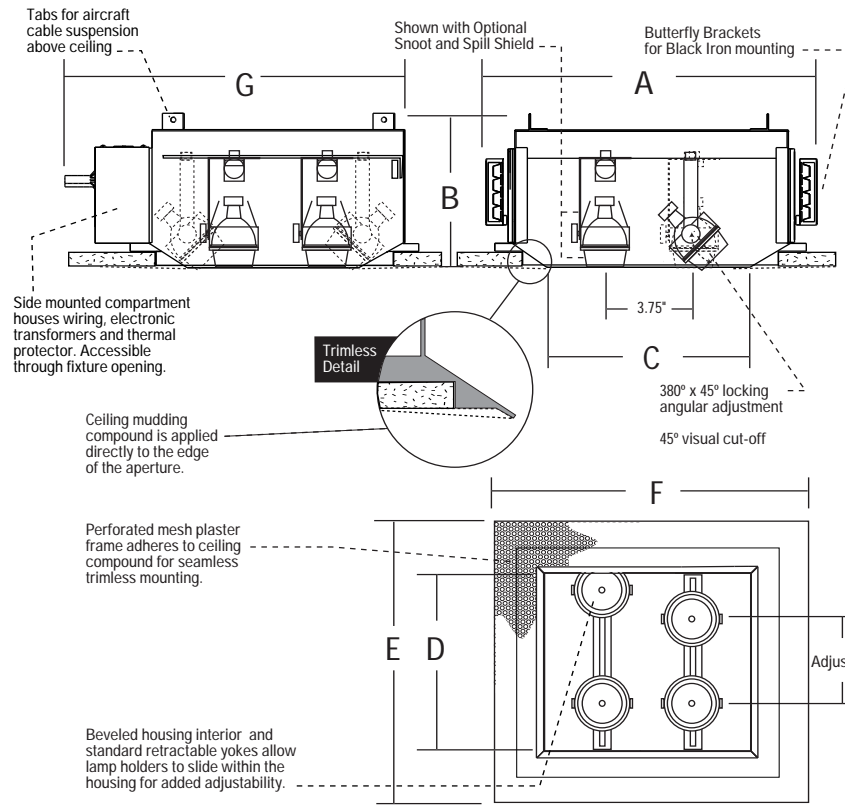

## CONSTRUCTION:

All aluminum construction. Perforated mesh plaster frame adheres to ceiling compound for seamless trimless mounting. Beveled fixture opening provides easy mudding compound application. Can accommodate 0.50" or 0.625" drywall. Includes butterfly brackets for black iron commercial mounting.

## LAMP ASSEMBLY:

4 - MR16 lamps mounted in adjustable bezels in a 2 x 2 square configuration. Each lamp can accept up to two optical accessories. 380° x 45° locking adjustment. Fixture provides 45° visual cut-off. Lamp holders retract for added internal adjustment.

## SYSTEM PROTECTION:

Thermal protection provided to guard against overheating, and misuse of insulation over and around fixture. Vent holes in housing provide cooler operation.

## COMBOLIGHT® LV Series

FOUR (4) Light Square Recessed Next Generation Trimless Multi-Lamp Luminaire Low Voltage MR16

Dimensions	A Housing Length	B Housing Height	C Aperture Length	D Aperture Width	E Plaster Frame Width	F Plaster Frame Length	G Above Ceiling Width	Ceiling Cut-Out
	14.75"	6.80"	8.80"	8.80"	14.55"	14.55"	16.75"	12.26" x 12.26"