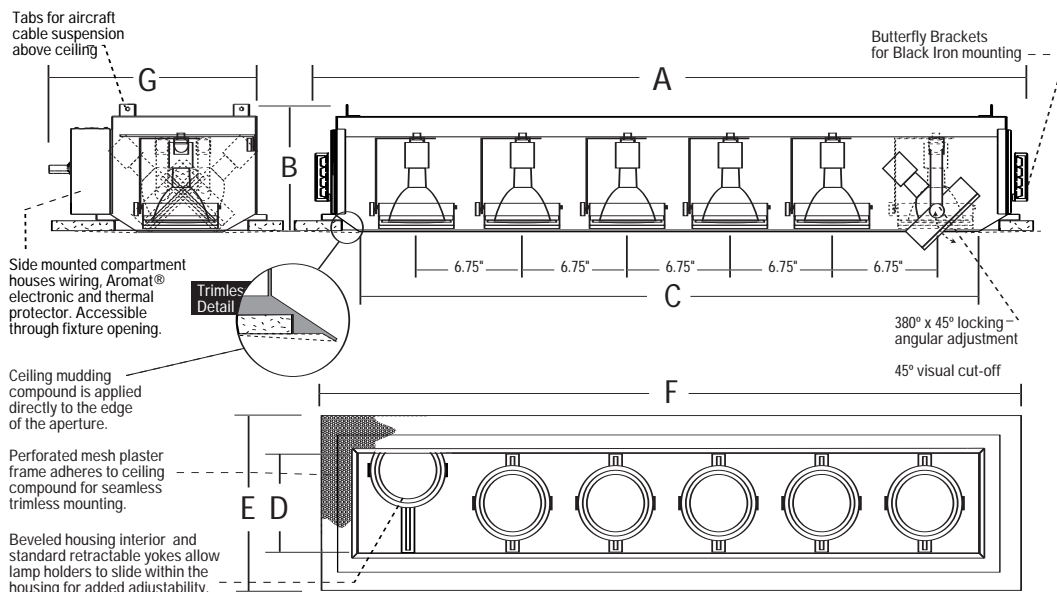

CONSTRUCTION:

All aluminum construction. Perforated mesh plaster frame adheres to ceiling compound for seamless trimless mounting. Beveled fixture opening provides easy mudding compound application. Can accommodate 0.50" or 0.625" drywall. Includes butterfly brackets for black iron commercial mounting.

LAMP ASSEMBLY:

6 - PAR30MH lamps mounted in adjustable bezels. Each lamp can accept up to two optical accessories. 380° x 45° locking adjustment. Fixture provides 45° visual cut-off. Lamp holders retract for added internal adjustment.

Catalog #

Type

Project

COMBOLIGHT® LV Series

SIX (6) Light Recessed
Next Generation Trimless
Multi-Lamp Luminaire
PAR30 Metal Halide

Dimensions	A Housing Length	B Housing Height	C Aperture Length	D Aperture Width	E Plaster Frame Width	F Plaster Frame Length	G Above Ceiling Width	Ceiling Cut-Out
	48.77"	8.40"	43.00"	7.00"	12.75"	48.75"	14.95"	46.25" x 10.25"