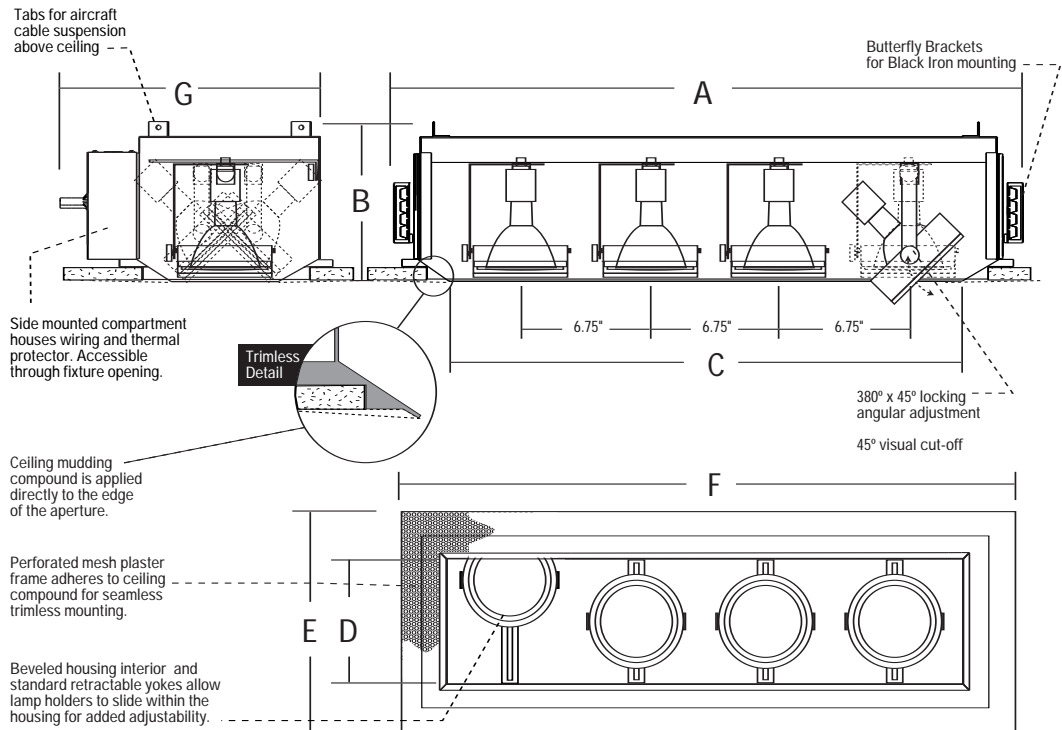

## LAMP ASSEMBLY:

4 - PAR30 lamps mounted in adjustable bezels. Each lamp can accept up to two optical accessories. 380° x 45° locking adjustment. Fixture provides 45° visual cut-off. Lamp holders retract for added internal adjustment.

## ELECTRICAL:

Junction box is UL listed for through branch wiring, (access above ceiling not required) for 8 #12, 90°C supply conductors or 60°C for end of run. J-Box and wiring accessible through ceiling opening via access door on housing sidewall.

## COMBOLIGHT® LV Series

FOUR (4) Light Recessed  
Next Generation Trimless  
Multi-Lamp Luminaire  
PAR30 Line Voltage

Dimensions	A Housing Length	B Housing Height	C Aperture Length	D Aperture Width	E Plaster Frame Width	F Plaster Frame Length	G Above Ceiling Width	Ceiling Cut-Out
	34.77"	8.40"	29.00"	7.00"	12.75"	34.75"	14.95"	32.25" x 10.25"