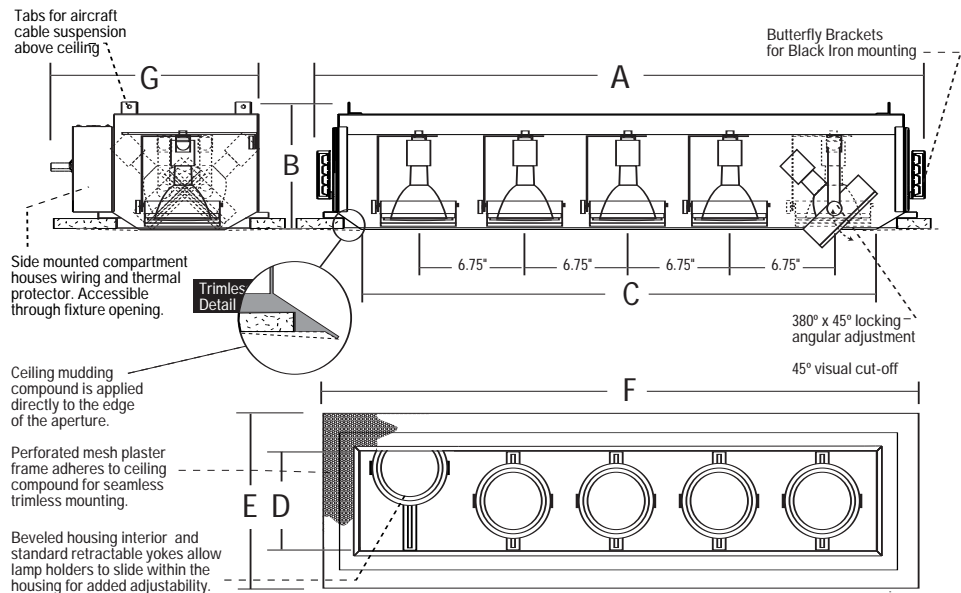

LAMP ASSEMBLY:

5 - PAR30 lamps mounted in adjustable bezels. Each lamp can accept up to two optical accessories. 380° x 45° locking adjustment. Fixture provides 45° visual cut-off. Lamp holders retract for added internal adjustment.

SYSTEM PROTECTION:

Thermal protection provided to guard against overheating, and misuse of insulation over and around fixture. Vent holes in housing provide cooler operation

ELECTRICAL:

Junction box is UL listed for through branch wiring, (access above ceiling not required) for 8 #12, 90°C supply conductors or 60°C for end of run. J-Box and wiring accessible through ceiling opening via access door on housing sidewall.

ALL RSA COMBOLIGHT PRODUCTS ARE MADE IN THE U.S.A.

Catalog #

Type

Project

COMBOLIGHT® LV Series

FIVE (5) Light Recessed
Next Generation Trimless
Multi-Lamp Luminaire
PAR30 Line Voltage

Dimensions	A Housing Length	B Housing Height	C Aperture Length	D Aperture Width	E Plaster Frame Width	F Plaster Frame Length	G Above Ceiling Width	Ceiling Cut-Out
	41.77"	8.40"	36.00"	7.00"	12.75"	41.75"	14.95"	39.25" x 10.25"

Other Adders
CC - Two Circuit
CP - Chicago Plenum

ORDERING EXAMPLE: **LV3050IS** **WH**

= Five Light Trimless Recessed PAR30 - White Interior

Optional Accessories - Details on Other Side			
Baffle	Snoots	Louvers	Lenses