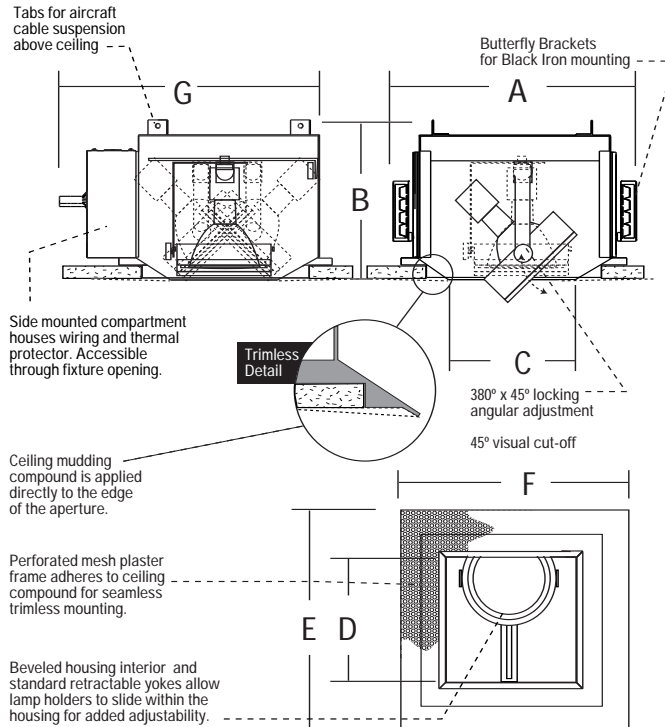

## DESCRIPTION:

An adjustable PAR30 fixture suitable for multiple downlighting applications with one point of electrical entry. Powder coat finish on housing & lamp assembly. Housing suitable for new construction applications.

## LAMP ASSEMBLY:

1 - PAR30 lamp mounted in adjustable bezel. Each lamp can accept up to two optical accessories. 380° x 45° locking adjustment. Fixture provides 45° visual cut-off. Lamp holders retract for added internal adjustment.

## ELECTRICAL:

Junction box is UL listed for through branch wiring, (access above ceiling not required) for 8 #12, 90°C supply conductors or 60°C for end of run. J-Box and wiring accessible through ceiling opening via access door on housing sidewall.

## COMBOLIGHT® LV Series

ONE (1) Light Recessed  
Next generation Trimless  
Single-Lamp Luminaire  
PAR30 Line Voltage

Dimensions	A Housing Length	B Housing Height	C Aperture Length	D Aperture Width	E Plaster Frame Width	F Plaster Frame Length	G Above Ceiling Width	Ceiling Cut-Out
	12.77"	8.40"	7.00"	7.00"	12.75"	12.75"	14.95"	10.25" x 10.25"