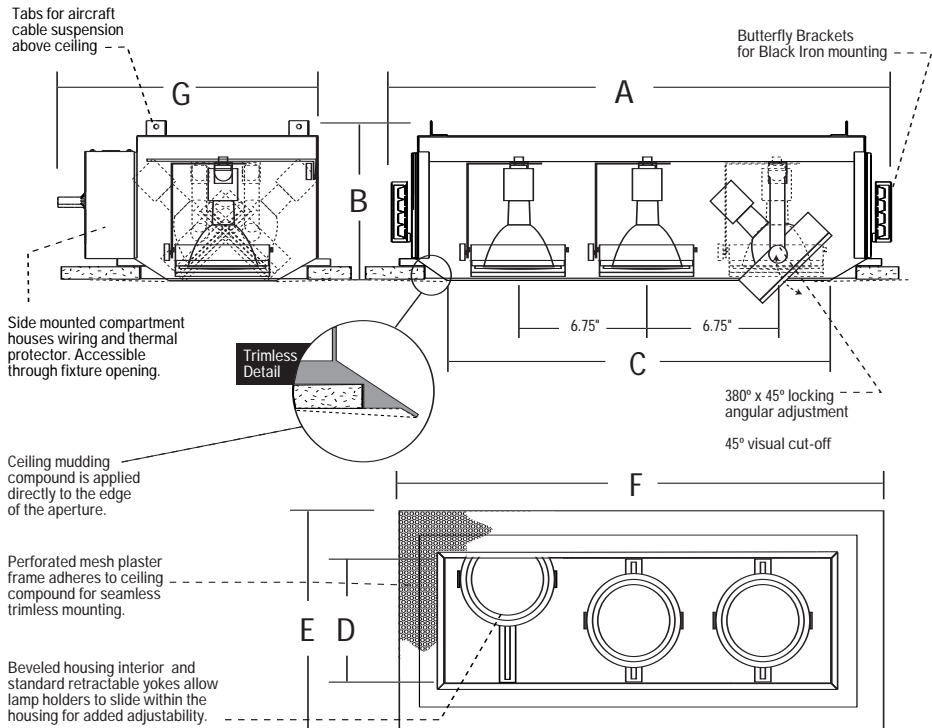

LAMP ASSEMBLY:

3 - PAR30 lamps mounted in adjustable bezels. Each lamp can accept up to two optical accessories. 380° x 45° locking adjustment. Fixture provides 45° visual cut-off. Lamp holders retract for added internal adjustment.

SYSTEM PROTECTION:

Thermal protection provided to guard against overheating, and misuse of insulation over and around fixture. Vent holes in housing provide cooler operation

ELECTRICAL:

Junction box is UL listed for through branch wiring, (access above ceiling not required) for 8 #12, 90°C supply conductors or 60°C for end of run. J-Box and wiring accessible through ceiling opening via access door on housing sidewall.

ALL RSA COMBOLIGHT PRODUCTS ARE MADE IN THE U.S.A.

| Dimensions | A Housing Length | B Housing Height | C Aperture Length | D Aperture Width | E Plaster Frame Width | F Plaster Frame Length | G Above Ceiling Width | Ceiling Cut-Out |
|------------|---------------------|---------------------|----------------------|---------------------|--------------------------|---------------------------|--------------------------|-----------------|
| | 27.77" | 8.40" | 22.00" | 7.00" | 12.75" | 27.75" | 14.95" | 25.25" x 10.25" |

Other Addresses
CC - Two Circuit
CP - Chicago Plenum

ORDERING EXAMPLE: **LV3003IS** **WH**

= Three Light Trimless Recessed PAR30 - White Interior

| Optional Accessories - Details on Other Side | | | |
|--|--------|---------|--------|
| | | | |
| Baffle | Snoots | Louvers | Lenses |