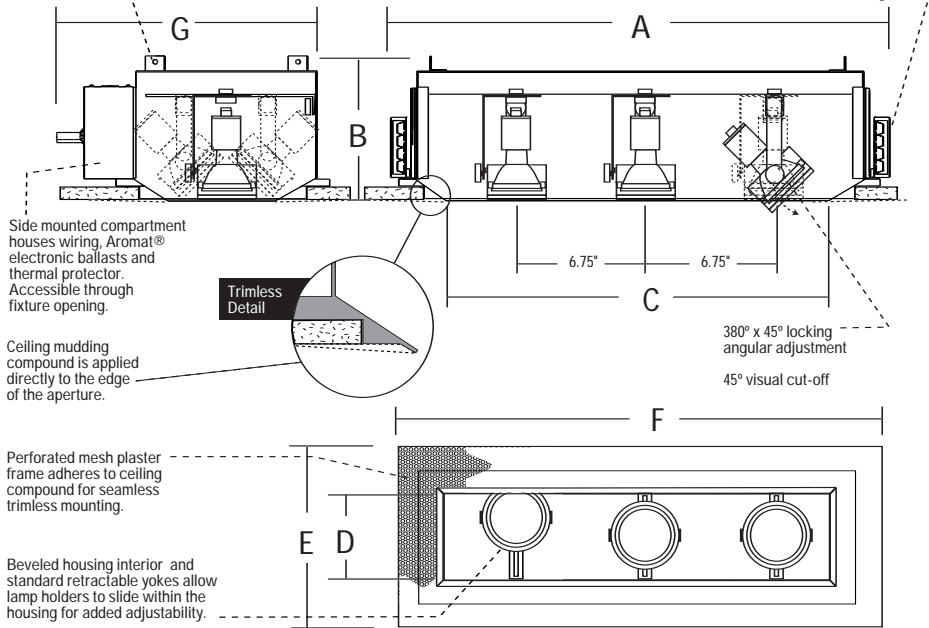

CONSTRUCTION:

All aluminum construction. Perforated mesh plaster frame adheres to ceiling compound for seamless trimless mounting. Beveled fixture opening provides easy mudding compound application. Can accommodate 0.50" or 0.625" drywall. Includes butterfly brackets for black iron commercial mounting.

LAMP ASSEMBLY:

3 - PAR20MH lamps mounted in adjustable bezels. Each lamp can accept up to two optical accessories. 380° x 45° locking adjustment. Fixture provides 45° visual cut-off. Lamp holders retract for added internal adjustment.

SYSTEM PROTECTION:

Thermal protection provided to guard against overheating, and misuse of insulation over and around fixture. Vent holes in housing provide cooler operation

ELECTRICAL:

Integral Aromat® electronic metal halide ballasts. Junction box is UL listed for through branch wiring, (access above ceiling not required) for 8 #12, 90°C supply conductors or 60°C for end of run. Ballasts and electrical accessible through ceiling opening via access door on housing sidewall.

Dimensions	A Housing Length	B Housing Height	C Aperture Length	D Aperture Width	E Plaster Frame Width	F Plaster Frame Length	G Above Ceiling Width	Ceiling Cut-Out
	26.75"	7.09"	21.00"	5.30"	11.05"	26.75"	13.25"	24.20" x 8.50"

Labels for aircraft cable suspension above ceiling

ALL RSA COMBOLIGHT PRODUCTS ARE MADE IN THE U.S.A.

Includes Aromat® Electronic Metal Halide Ballasts

Other Adders
CC - Two Circuit
CP - Chicago Plenum

ORDERING EXAMPLE: **LV230MH** **WH** **39** **120**
= Three Light Trimless Recessed PAR20MH - White Interior - 39 watt lamps - 120 Volt

Optional Accessories - Details on Other Side			
Baffle	Snoots	Louvers	Lenses

Cat. # / Description	Interior Finish	Lamp Wattage	Voltage
LV230MH : 3 Light Recessed Next Generation Trimless Combo Fixture PAR20MH	BK - Black	39 - 39 Watt PAR20MH	120 - 120 Volt (Standard)
	WH - White		277 - 277 Volt
	S - Silver		
	PT - Custom (Specify)		

SPECIFY -

LV230MH