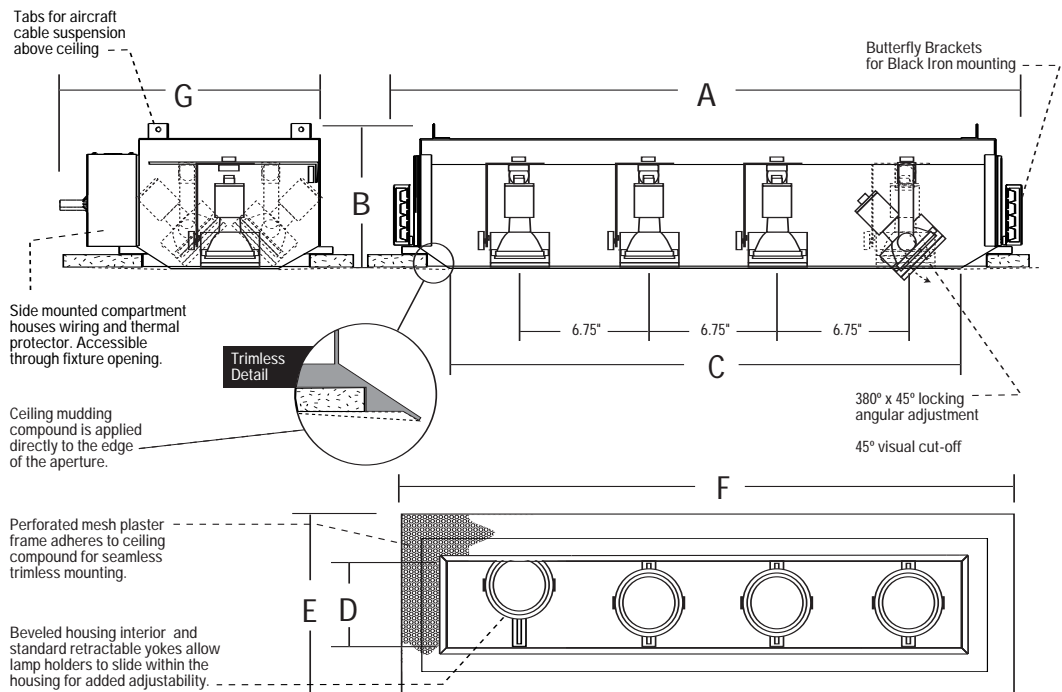

## LAMP ASSEMBLY:

4 - PAR20 lamps mounted in adjustable bezels. Each lamp can accept up to two optical accessories. 380° x 45° locking adjustment. Fixture provides 45° visual cut-off. Lamp holders retract for added internal adjustment.

## ELECTRICAL:

Junction box is UL listed for through branch wiring, (access above ceiling not required) for 8 #12, 90°C supply conductors or 60°C for end of run. J-Box and wiring accessible through ceiling opening via access door on housing sidewall.

## COMBOLIGHT® LV Series

FOUR (4) Light Recessed  
Next Generation Trimless  
Multi-Lamp Luminaire  
PAR20 Line Voltage

Dimensions	A Housing Length	B Housing Height	C Aperture Length	D Aperture Width	E Plaster Frame Width	F Plaster Frame Length	G Above Ceiling Width	Ceiling Cut-Out
	33.75"	7.09"	28.00"	5.30"	11.05"	33.75"	13.25"	31.20" x 8.50"