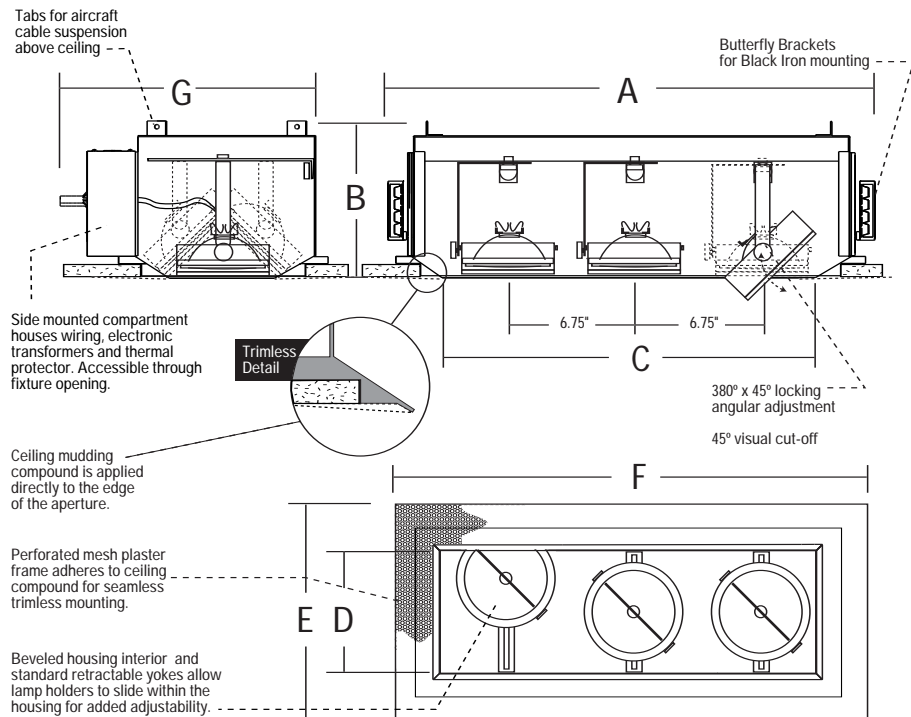

### LAMP ASSEMBLY:

3 - AR111 lamps mounted in adjustable bezels. Each lamp can accept up to two optical accessories. 380° x 45° locking adjustment. Fixture provides 45° visual cut-off. Lamp holders retract for added internal adjustment.

### SYSTEM PROTECTION:

Thermal protection provided to guard against overheating, and misuse of insulation over and around fixture. Vent holes in housing provide cooler operation

### ELECTRICAL:

Integral electronic transformer. Secondary lead is 11.5V. Primary lead is 120V. Dimmable. Junction box is UL listed for through branch wiring, (access above ceiling not required) for 8 #12, 90°C supply conductors or 60°C for end of run. Fused and short circuit protection. Transformers and electrical accessible through ceiling opening via access door on housing sidewall.

Dimensions	A Housing Length	B Housing Height	C Aperture Length	D Aperture Width	E Plaster Frame Width	F Plaster Frame Length	G Above Ceiling Width	Ceiling Cut-Out
	27.77"	8.40"	22.00"	7.00"	12.75"	27.75"	14.95"	25.25" x 10.25"