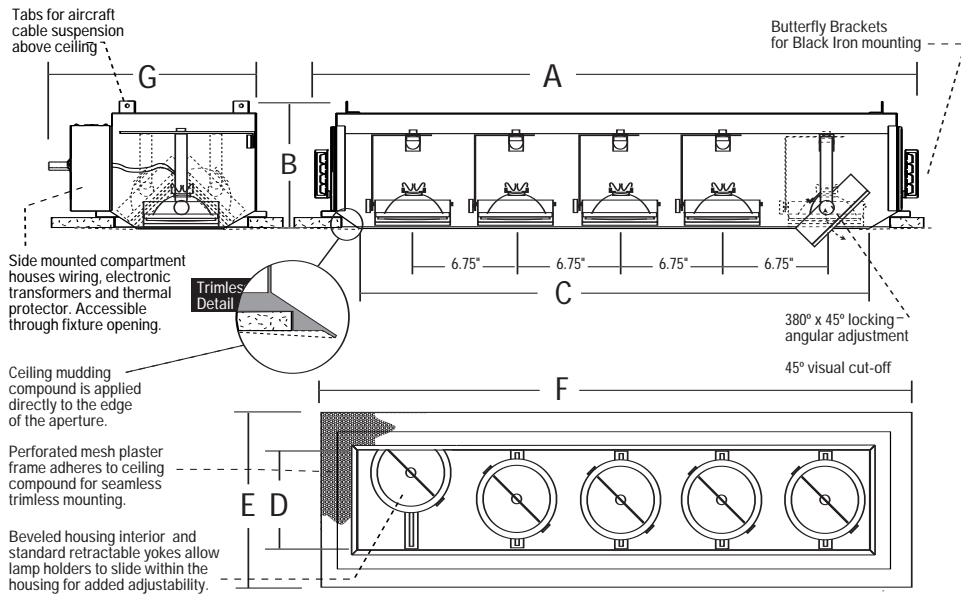

LAMP ASSEMBLY:

5 - AR111 lamps mounted in adjustable bezels. Each lamp can accept up to two optical accessories. 380° x 45° locking adjustment. Fixture provides 45° visual cut-off. Lamp holders retract for added internal adjustment.

Catalog #

Type

Project

COMBOLIGHT® LV Series

FIVE (5) Light Recessed
Next Generation Trimless
Multi-Lamp Luminaire
Low Voltage AR111

Dimensions	A Housing Length	B Housing Height	C Aperture Length	D Aperture Width	E Plaster Frame Width	F Plaster Frame Length	G Above Ceiling Width	Ceiling Cut-Out
	41.77"	8.40"	36.00"	7.00"	12.75"	41.75"	14.95"	39.25" x 10.25"