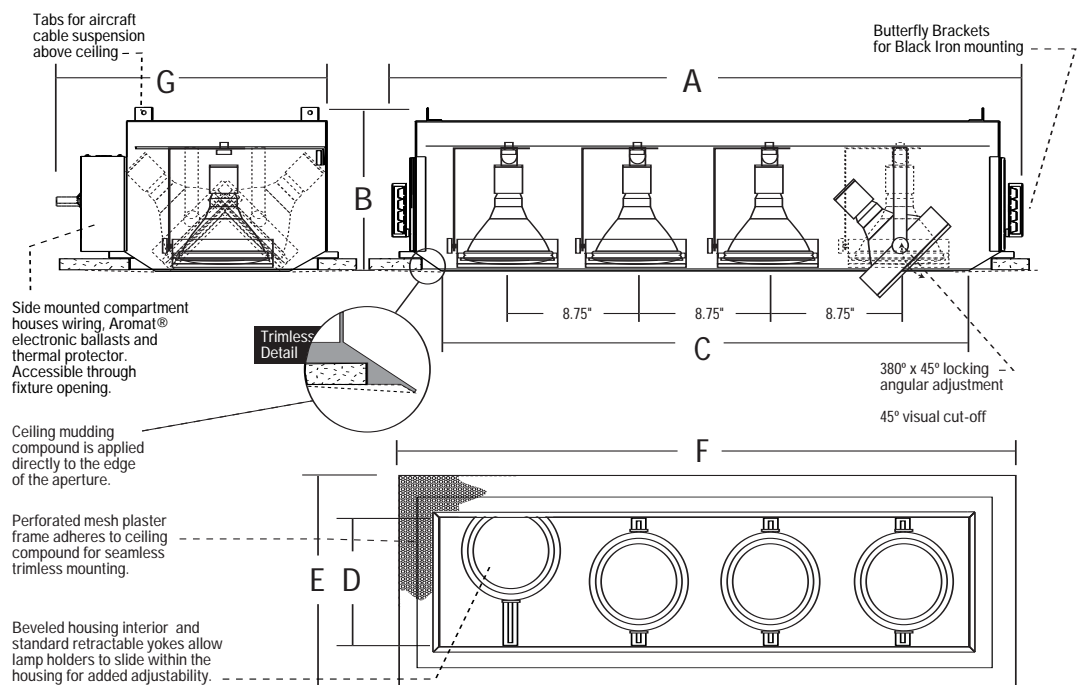

LAMP ASSEMBLY:

4 - PAR38MH lamps mounted in adjustable bezels. Each lamp can accept up to two optical accessories. 380° x 45° locking adjustment. Fixture provides 45° visual cut-off. Lamp holders retract for added internal adjustment.

SYSTEM PROTECTION:

Thermal protection provided to guard against overheating, and misuse of insulation over and around fixture. Vent holes in housing provide cooler operation

ELECTRICAL:

Integral Aromat® electronic metal halide ballasts. Junction box is UL listed for through branch wiring, (access above ceiling not required) for 8 #12, 90°C supply conductors or 60°C for end of run. Ballasts and electrical accessible through ceiling opening via access door on housing sidewall.

ALL RSA COMBOLIGHT PRODUCTS ARE MADE IN THE U.S.A.

Catalog #

Type

Project

COMBOLIGHT® LV Series

FOUR (4) Light Recessed
Next Generation Trimless
Multi-Lamp Luminaire
PAR38 Metal Halide

Dimensions	A Housing Length	B Housing Height	C Aperture Length	D Aperture Width	E Plaster Frame Width	F Plaster Frame Length	G Above Ceiling Width	Ceiling Cut-Out
	41.30"	9.02"	35.53"	8.90"	14.65"	41.28"	16.85"	38.62" x 12.10"

Includes Aromat® Electronic Metal Halide Ballasts

Other Adders
CC - Two Circuit
CP - Chicago Plenum

ORDERING EXAMPLE: LV840MH WH 70 120

= One Light Trimless Recessed PAR38MH - White Interior - 70 watt lamps - 120 Volt