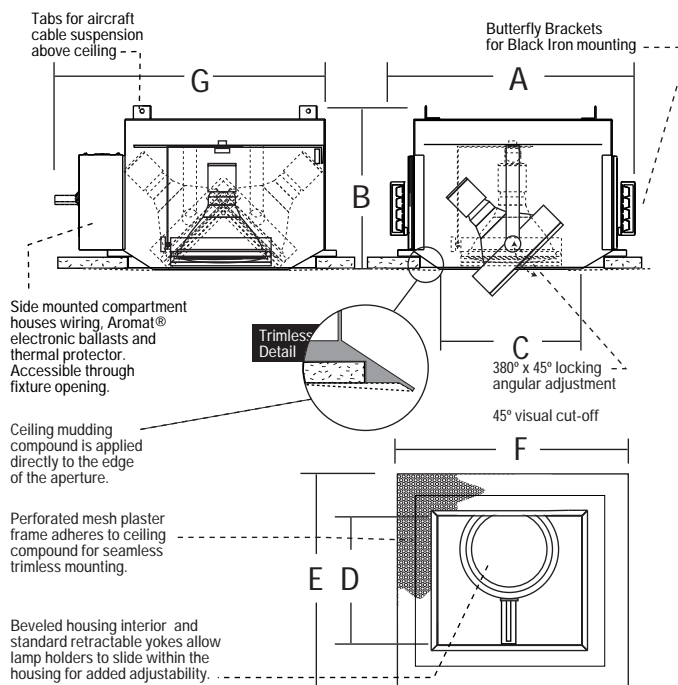

LAMP ASSEMBLY:

1 - PAR38MH lamp mounted in adjustable bezel. Each lamp can accept up to two optical accessories. 380° x 45° locking adjustment. Fixture provides 45° visual cut-off. Lamp holders retract for added internal adjustment.

SYSTEM PROTECTION:

Thermal protection provided to guard against overheating, and misuse of insulation over and around fixture. Vent holes in housing provide cooler operation

ELECTRICAL:

Integral Aromat® electronic metal halide ballasts. Junction box is UL listed for through branch wiring, (access above ceiling not required) for 8 #12, 90°C supply conductors or 60°C for end of run. Ballasts and electrical accessible through ceiling opening via access door on housing sidewall.

ALL RSA COMBOLIGHT PRODUCTS ARE MADE IN THE U.S.A.

Catalog #

Type

Project

COMBOLIGHT® LV Series

ONE (1) Light Recessed
Next generation Trimless
Single-Lamp Luminaire
PAR38 Metal Halide

Dimensions	A Housing Length	B Housing Height	C Aperture Length	D Aperture Width	E Plaster Frame Width	F Plaster Frame Length	G Above Ceiling Width	Ceiling Cut-Out
	14.60"	9.02"	8.90"	8.90"	14.65"	14.65"	16.85"	12.10" x 12.10"

Includes Aromat® Electronic Metal Halide Ballasts

Other Adders
CC - Two Circuit
CP - Chicago Plenum

ORDERING EXAMPLE: LV810MH WH 70 120

= One Light Trimless Recessed PAR38MH - White Interior - 70 watt lamps - 120 Volt